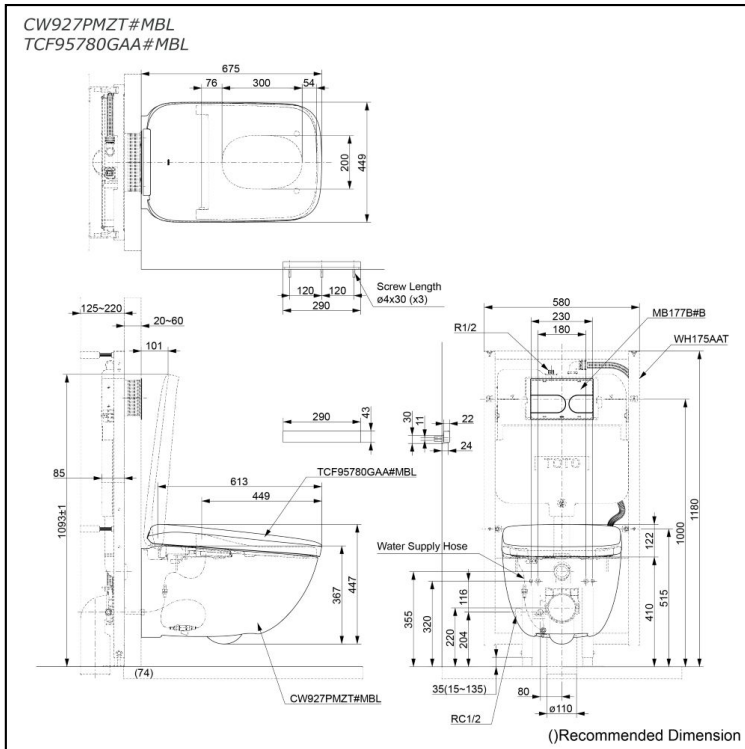

Colors

Matte Black (#MBL)