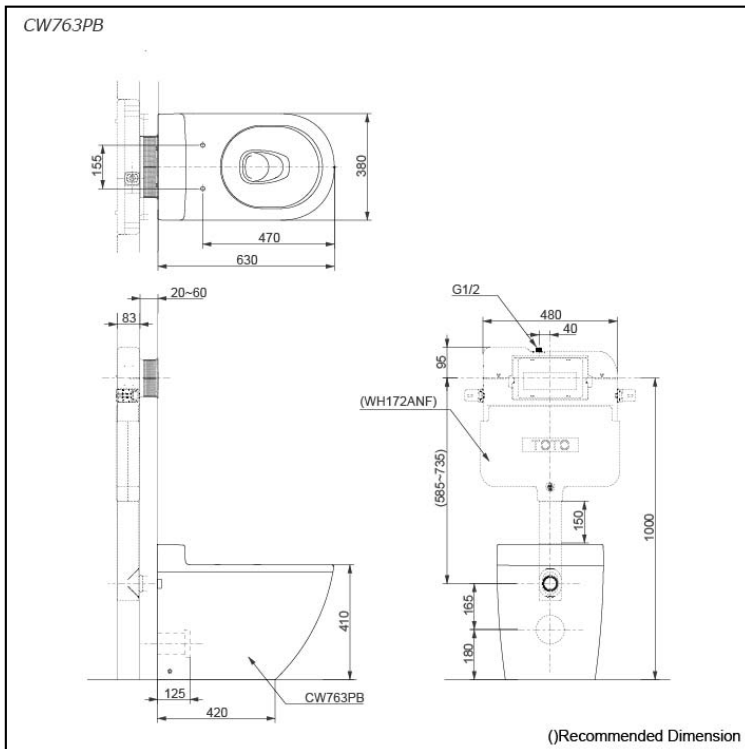

BASIC+ WALL FACED TOILET

Features

- Introducing CEFIONTECT Technology: where super smooth surfaces and ion barrier glazing redefine cleanliness for every bathroom fixture.
- Experience the future of cleanliness with TORNADO FLUSH - Less water, powerful streams, 360-degree clean.
- Explore the seamless, easy-clean perfection of RIMLESS DESIGN.

Specifications

Flush system:	TORNADO FLUSH
Water Use:	4.8L / 3L
Rough-in:	H=180 mm
Bowl Shape:	D-Shape
Water Pressure:	0.05MPa~0.75MPa
Size:	380W x 630D x 483H mm

Parts description

Seat & Cover is **not included**.

- **CW763PB**
D-Shape Wall Faced Closet Bowl (P-Trap)
(Rough-in 180)

Optional Parts

- TC384CVK
Soft Close Seat & Cover (Urea Resin)
- WH172ANF
Concealed Cistern w/o Frame
- MB174P
Flush Panel

Colors

White (CEFIONTECT)