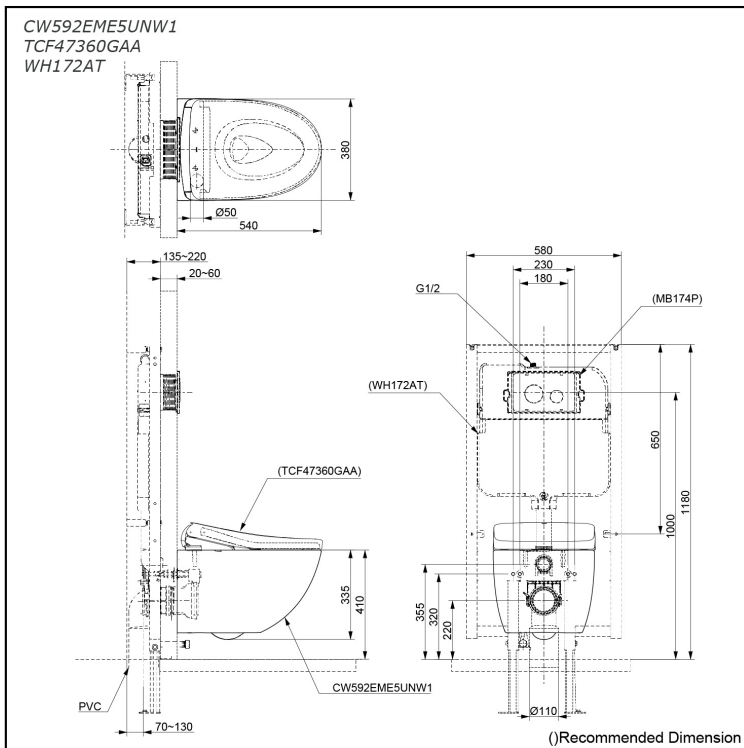

WALL HUNG TOILET with
WASHLET S7

Features

- Introducing CEFIONTECT Technology: where super smooth surfaces and ion barrier glazing redefine cleanliness for every bathroom fixture.
- Experience the future of cleanliness with TORNADO FLUSH - Less water, powerful streams, 360-degree clean.
- Explore the seamless, easy-clean perfection of RIMLESS DESIGN.
- Experience unparalleled WATER SAVING efficiency paired with powerful flushing action.
- EWATER+ not only keeps toilet bowl and nozzle clean by preventing bacterial with sanitizing effect but is also sprayed under the seat to prevent other accumulated waste, ensures a long-lasting cleanliness
- Harness the power of PREMIST - a fine mist to repel dirt, ensuring a consistently clean toilet experience.
- Discover Gentle Cleaning with AIR-IN WONDERWAVE - Eco-Friendly Comfort and Care.
- Simplify Your Routine - Effortless Automatic Operation: Seat & Lid opens and closes with sensor ease
- Keep your bathroom fresh with the Auto Powerful DEODORIZER - it activates after every use to ensure a clean, odor-free environment.
- Luxuriate in the comfort of a HEATED SEAT with customizable temperature control
- Gentle Warmth, Perfectly Personalized - Adjustable WARM AIR DRYING
- Complete Comfort: Rear, Front, and Oscillating Cleansing Functions.
- Dual Flush System.
- Self-cleaning wand for ultimate convenience.

EWATER+ is made from tap water by electrolyzed chloride ion. After use, it returns back to ordinary state of water

Specifications

BOWL:

Flush System:	TORNADO FLUSH
Water Use:	4.5L / 3L
Rough-in:	H=220
Bowl Shape:	Elongated
Water Pressure:	0.05MPa~0.75MPa
Size:	380W x 540D x 335H mm

WASHLET:

Power Rating:	220~240V , 50/60Hz, 830~839W
Length of Power Cord:	1.2 m
Size:	383W x 530D x 103H mm

Parts description

- **CW592EME5UNW1**
  Elongated Wall Hung Closet Bowl (P-Trap) with Concealed feature, hiding all wiring inside the bowl
- **TCF47360GAA**
  Concealed WASHLET S7
- **WH172AT**
  Concealed Tank (4.5L / 3L)
- **TCA465**
  Stop Valve Kit

Optional Parts

- MB174P
  Flush Panel

NOTE

- **DO NOT COUPLE THIS WC WITH FLUSH VALVE**

Colors

White (CEFIONTECT)