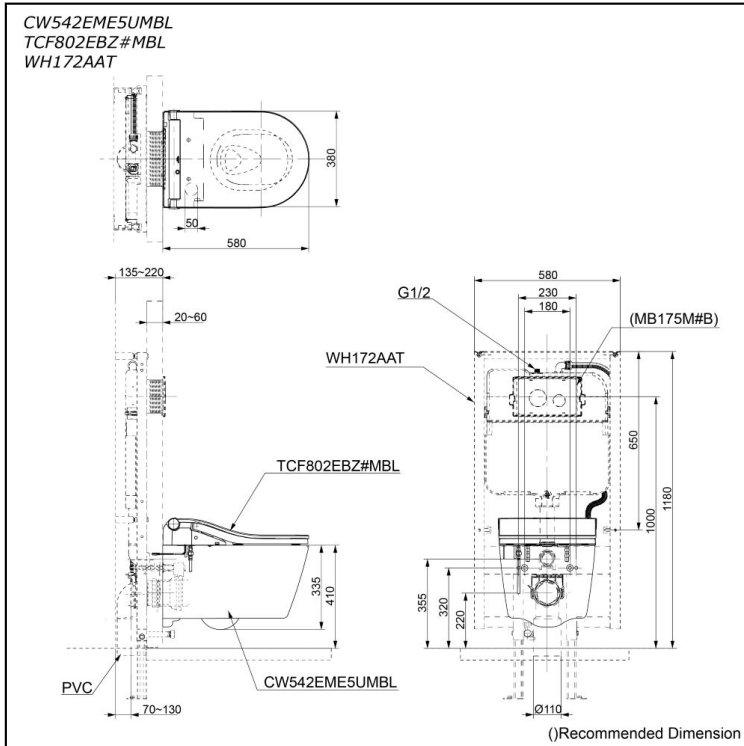

WALL HUNG TOILET with
WASHLET RW

Features

- Introducing CEFIONTECT Technology: where super smooth surfaces and ion barrier glazing redefine cleanliness for every bathroom fixture.
- Experience the future of cleanliness with TORNADO FLUSH - Less water, powerful streams, 360-degree clean.
- EWATER+ keeps toilet bowl and nozzle clean by preventing bacterial with sanitizing effect
- Harness the power of PREMIST - a fine mist to repel dirt, ensuring a consistently clean toilet experience.
- Explore the seamless, easy-clean perfection of RIMLESS DESIGN.
- Experience unparalleled WATER SAVING efficiency paired with powerful flushing action.
- Simplify Your Routine - Effortless Automatic Operation: Seat & Lid opens, closes, and Toilet flushes with sensor ease
- Keep your bathroom fresh with the Auto Powerful DEODORIZER - it activates after every use to ensure a clean, odor-free environment.
- Luxuriate in the comfort of a HEATED SEAT with customizable temperature control
- Gentle Warmth, Perfectly Personalized - Adjustable WARM AIR DRYING
- Comprehensive Comfort: Includes Rear, Front, and Oscillating Cleansing Functions, with Added Pulsating Cleansing for Enhanced Cleanliness.
- Self-cleaning wand for ultimate convenience.
- Dual Flush System.

EWATER+ is made from tap water by electrolyzed chloride ion. After use, it returns back to ordinary state of water

Specifications

Bowl:	
Flush System:	TORNADO FLUSH
Water Use:	4.5L / 3L
Rough-in:	H=220
Bowl Shape:	D-Shape
Water Pressure:	0.05MPa-0.75MPa
Size:	380W x 580D x 335H mm
WASHLET:	
Power Rating:	220-240V , 50/60Hz , 826-837W
Length of Power Cord:	0.9 m
Size:	383W x 579D x 108H mm

Parts description

Stop Valve is included.

- **CW542EME5UMBL**
  D-Shape Wall Hung Closet Bowl (P-Trap) with Concealed feature, hiding all wiring inside the bowl
- **TCF802EBZ#MBL**
  Concealed WASHLET RW (Auto Flush)
- **WH172AAT**
  Concealed Tank (4.5L / 3L)

Optional Parts

- MB175M#B
  Flush Panel (Matte Black)

NOTE

- **DO NOT COUPLE THIS WC WITH FLUSH VALVE**

Colors

Matte Black (#MBL)