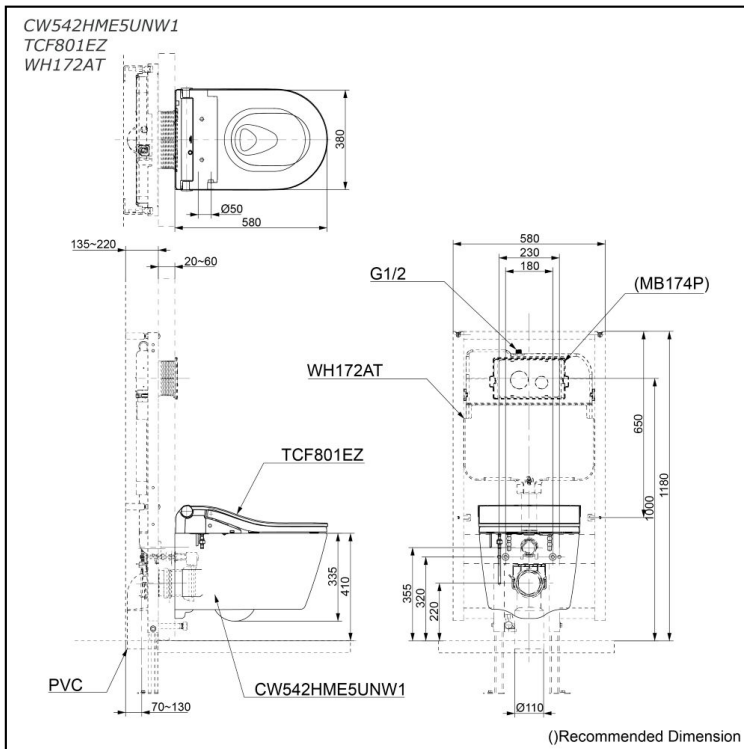

WALL HUNG TOILET with
WASHLET RW

Features

- Introducing CEFIONTECT Technology: where super smooth surfaces and ion barrier glazing redefine cleanliness for every bathroom fixture.
- Experience the future of cleanliness with TORNADO FLUSH - Less water, powerful streams, 360-degree clean.
- EWATER+ keeps toilet bowl and nozzle clean by preventing bacterial with sanitizing effect
- Harness the power of PREMIST - a fine mist to repel dirt, ensuring a consistently clean toilet experience.
- Explore the seamless, easy-clean perfection of RIMLESS DESIGN.
- Experience unparalleled WATER SAVING efficiency paired with powerful flushing action.
- Simplify Your Routine - Effortless Automatic Operation: Seat & Lid opens and closes with sensor ease
- Keep your bathroom fresh with the Auto Powerful DEODORIZER - it activates after every use to ensure a clean, odor-free environment.
- Luxuriate in the comfort of a HEATED SEAT with customizable temperature control
- Gentle Warmth, Perfectly Personalized - Adjustable WARM AIR DRYING
- Comprehensive Comfort: Includes Rear, Front, and Oscillating Cleansing Functions, with Added Pulsating Cleansing for Enhanced Cleanliness.
- Self-cleaning wand for ultimate convenience.
- Dual Flush System.

EWATER+ is made from tap water by electrolyzed chloride ion. After use, it returns back to ordinary state of water

Specifications

BOWL:

Flush System: TORNADO FLUSH

Water Use: 4.5L / 3L

Rough-in: H=220

Bowl Shape: D-Shape

Water Pressure: 0.05MPa~0.75MPa

Size: 380W x 580D x 335H mm

WASHLET:

Power Rating: 220~240V, 50/60Hz, 826~837W

Length of Power Cord: 0.9 m

Cord:

Size: 383W x 579D x 108H mm

Parts description

Stop Valve is included.

- **CW542HME5UNW1**
  D-Shape Wall Hung Closet Bowl (P-Trap) with Concealed feature, hiding all wiring inside the bowl
- **TCF801EZ**
  Concealed WASHLET RW
- **WH172AT**
  Concealed Tank (4.5L / 3L)

Optional Parts

- MB174P
  Flush Panel

NOTE

- DO NOT COUPLE THIS WC WITH FLUSH VALVE

Colors

White