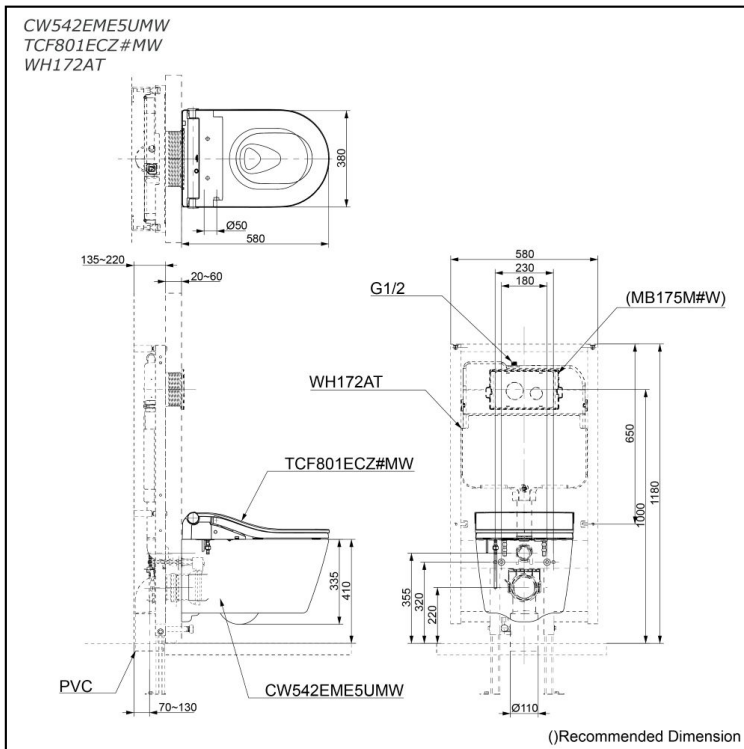

WALL HUNG TOILET with
WASHLET RW

Features

- Introducing CEFIONTECT Technology: where super smooth surfaces and ion barrier glazing redefine cleanliness for every bathroom fixture.
- Experience the future of cleanliness with TORNADO FLUSH - Less water, powerful streams, 360-degree clean.
- EWATER+ keeps toilet bowl and nozzle clean by preventing bacterial with sanitizing effect
- Harness the power of PREMIST - a fine mist to repel dirt, ensuring a consistently clean toilet experience.
- Explore the seamless, easy-clean perfection of RIMLESS DESIGN.
- Experience unparalleled WATER SAVING efficiency paired with powerful flushing action.
- Simplify Your Routine - Effortless Automatic Operation: Seat & Lid opens and closes with sensor ease
- Keep your bathroom fresh with the Auto Powerful DEODORIZER - it activates after every use to ensure a clean, odor-free environment.
- Luxuriate in the comfort of a HEATED SEAT with customizable temperature control
- Gentle Warmth, Perfectly Personalized - Adjustable WARM AIR DRYING
- Comprehensive Comfort: Includes Rear, Front, and Oscillating Cleansing Functions, with Added Pulsating Cleansing for Enhanced Cleanliness.
- Self-cleaning wand for ultimate convenience.
- Dual Flush System.

EWATER+ is made from tap water by electrolyzed chloride ion. After use, it returns back to ordinary state of water

Specifications

BOWL:

Flush System: TORNADO FLUSH

Water Use: 4.5L / 3L

Rough-in: H=220

Bowl Shape: D-Shape

Water Pressure: 0.05MPa~0.75MPa

Size: 380W x 580D x 335H mm

WASHLET:

Power Rating: 220~240V, 50/60Hz, 826~837W

Length of Power Cord: 0.9 m

Cord:

Size: 383W x 579D x 108H mm

Parts description

Stop Valve is included.

- **CW542EME5UMW**
  D-Shape Wall Hung Closet Bowl (P-Trap) with Concealed feature, hiding all wiring inside the bowl
- **TCF801ECZ#MW**
  Concealed WASHLET RW
- **WH172AT**
  Concealed Tank (4.5L / 3L)

Optional Parts

- MB175M#W
  Flush Panel (Matte White)

NOTE

- **DO NOT COUPLE THIS WC WITH FLUSH VALVE**

Colors

Matte White (#MW)