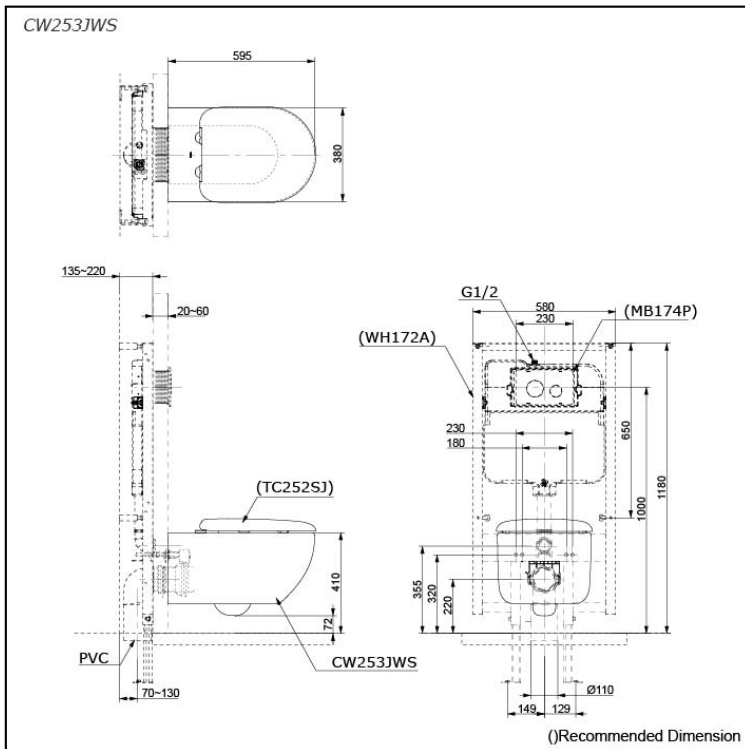

Hayon WALL HUNG TOILET

Features

- Introducing CEFIONTECT Technology: where super smooth surfaces and ion barrier glazing redefine cleanliness for every bathroom fixture.
- Experience the future of cleanliness with TORNADO FLUSH - Less water, powerful streams, 360-degree clean.
- Explore the seamless, easy-clean perfection of RIMLESS DESIGN.

Specifications

Flush system:	TORNADO FLUSH
Water Use:	4.5L / 3L
Rough-in:	H=220 mm
Bowl Shape:	D-Shape
Water Pressure:	0.05MPa~0.75MPa
Size:	380Wx595Dx338H mm

Parts description

Seat & Cover is **not** included.

- **CW253JWS**
  D-Shape Wall Hung Closet Bowl w/
  Invisible Fixing Kit (P-Trap) (Rough-in 220)

Optional Parts

- WH172A
  Concealed Cistern w/Frame
- TC252SJ
  Soft close Seat & Cover
- MB174P
  Flush Panel

NOTE

- **DO NOT COUPLE THIS WC WITH FLUSH VALVE**

Colors

White