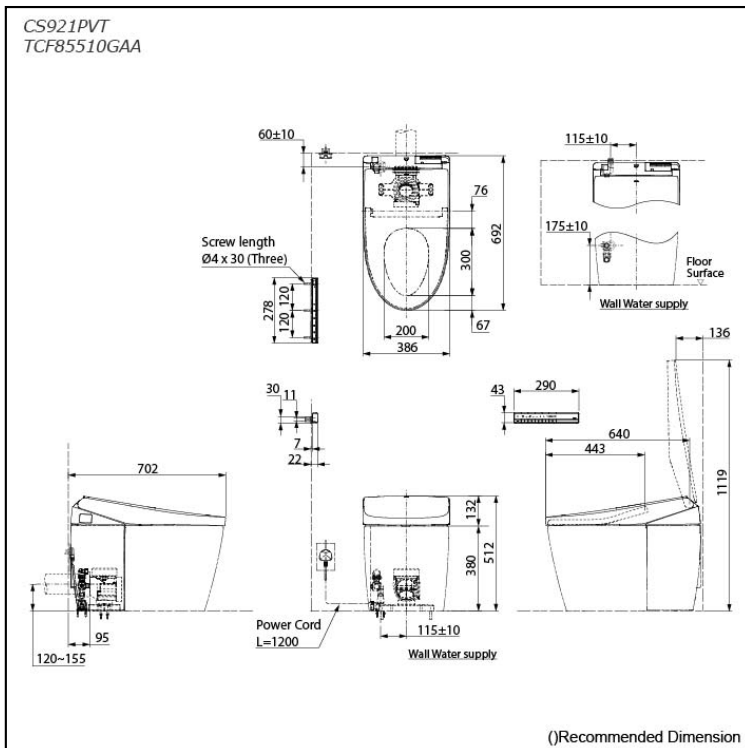

Colors

White (#NW1)