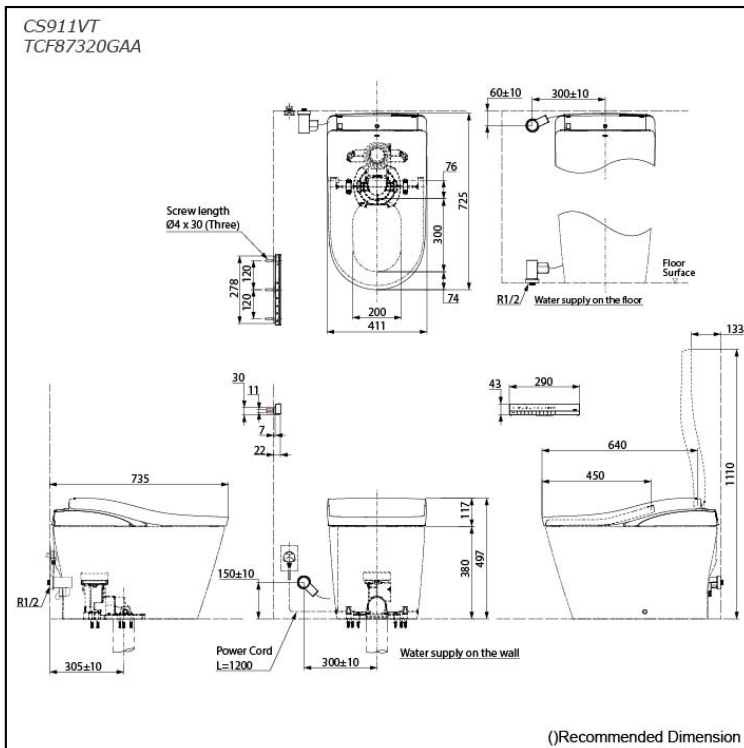

NEOREST LS Luxurious Smart Toilet

Features

- Introducing CEFIONTECT Technology: where super smooth surfaces and ion barrier glazing redefine cleanliness for every bathroom fixture.
- Experience the future of cleanliness with TORNADO FLUSH - Less water, powerful streams, 360-degree clean.
- EWATER+ not only keeps toilet bowl and nozzle clean by preventing bacterial with sanitizing effect but is also sprayed under the seat to prevent other accumulated waste, ensures a long-lasting cleanliness
- Harness the power of PREMIST - a fine mist to repel dirt, ensuring a consistently clean toilet experience.
- Explore the seamless, easy-clean perfection of RIMLESS DESIGN.
- Discover Gentle Cleaning with AIR-IN WONDERWAVE - Eco-Friendly Comfort and Care.
- Experience unparalleled WATER SAVING efficiency paired with powerful flushing action.
- Simplify Your Routine - Effortless Automatic Operation: Seat & Lid opens, closes, and Toilet flushes with sensor ease
- Keep your bathroom fresh with the Auto Powerful DEODORIZER - it activates after every use to ensure a clean, odor-free environment.
- Luxuriate in the comfort of a HEATED SEAT with customizable temperature control
- Gentle Warmth, Perfectly Personalized - Adjustable WARM AIR DRYING
- Hybrid Ecology System: Optimal Water Efficiency with Dynamic Performance.
- Self-cleaning wand for ultimate convenience.

Specifications

Flush system:	TORNADO FLUSH
Water Use:	3.8L / 3.0L
Rough-in:	305 mm
Bowl Shape:	D-Shape
Water Pressure:	0.05MPa~0.75MPa
Power Rating:	220~240V, 50/60Hz, 835~863W
Length of Power Cord:	1.2 m
Material:	Bowl -Vitreous China Seat & Cover -Plastic Remote Controller -Aluminium
Size:	411Wx725Dx497H mm

Parts description

- **CS911VT**
  Water Closet Bowl (S-Trap)
  (Rough-in 305)
- **TCF87320GAA**
  WASHLET unit

Optional Parts

- T53P100VR
  Floor Flange

Colors

- White (#NW1)
- Nickel
- WASHLET Frame Cover
- Remote Controller