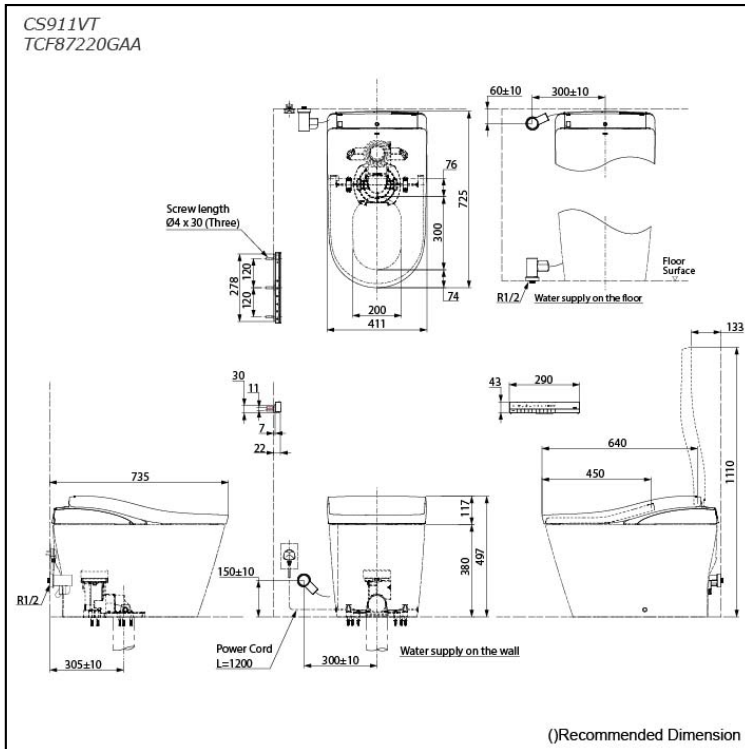

NEOREST LS Luxurious Smart Toilet

Features

- Introducing CEFIONTECT Technology: where super smooth surfaces and ion barrier glazing redefine cleanliness for every bathroom fixture.
- Experience the future of cleanliness with TORNADO FLUSH - Less water, powerful streams, 360-degree clean.
- EWATER+ not only keeps toilet bowl and nozzle clean by preventing bacterial with sanitizing effect but is also sprayed under the seat to prevent other accumulated waste, ensures a long-lasting cleanliness
- Harness the power of PREMIST - a fine mist to repel dirt, ensuring a consistently clean toilet experience.
- Explore the seamless, easy-clean perfection of RIMLESS DESIGN.
- Discover Gentle Cleaning with AIR-IN WONDERWAVE - Eco-Friendly Comfort and Care.
- Experience unparalleled WATER SAVING efficiency paired with powerful flushing action.
- Simplify Your Routine - Effortless Automatic Operation: Seat & Lid opens, closes, and Toilet flushes with sensor ease
- Keep your bathroom fresh with the Auto Powerful DEODORIZER - it activates after every use to ensure a clean, odor-free environment.
- Luxuriate in the comfort of a HEATED SEAT with customizable temperature control
- Gentle Warmth, Perfectly Personalized - Adjustable WARM AIR DRYING
- Hybrid Ecology System: Optimal Water Efficiency with Dynamic Performance.
- Self-cleaning wand for ultimate convenience.

Specifications

Flush system:	TORNADO FLUSH
Water Use:	3.8L / 3.0L
Rough-in:	305 mm
Bowl Shape:	D-Shape
Water Pressure:	0.05MPa~0.75MPa
Power Rating:	220~240V, 50/60Hz, 835~863W
Length of Power Cord:	1.2 m
Material:	Bowl -Vitreous China Seat & Cover -Plastic Remote Controller -Aluminium
Size:	411Wx725Dx497H mm

Parts description

- **CS911VT**
  Water Closet Bowl (S-Trap)
  (Rough-in 305)
- **TCF87220GAA**
  WASHLET unit

Optional Parts

- T53P100VR
  Floor Flange

Colors

White (#NW1)

Black
- WASHLET Frame Cover
- Remote Controller