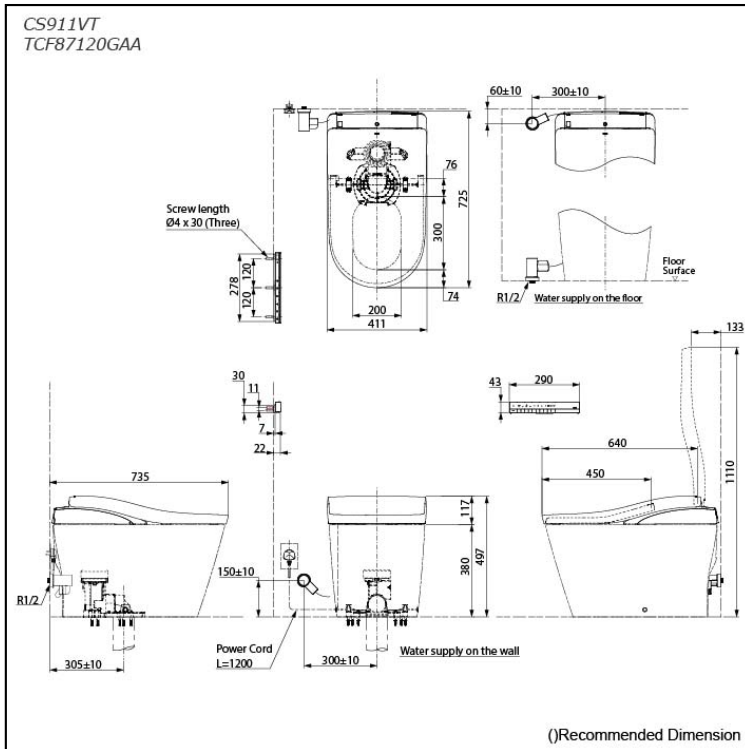

NEOREST LS Luxurious Smart Toilet

Features

- Introducing CEFIONTECT Technology: where super smooth surfaces and ion barrier glazing redefine cleanliness for every bathroom fixture.
- Experience the future of cleanliness with TORNADO FLUSH - Less water, powerful streams, 360-degree clean.
- EWATER+ not only keeps toilet bowl and nozzle clean by preventing bacterial with sanitizing effect but is also sprayed under the seat to prevent other accumulated waste, ensures a long-lasting cleanliness
- Harness the power of PREMIST - a fine mist to repel dirt, ensuring a consistently clean toilet experience.
- Explore the seamless, easy-clean perfection of RIMLESS DESIGN.
- Discover Gentle Cleaning with AIR-IN WONDERWAVE - Eco-Friendly Comfort and Care.
- Experience unparalleled WATER SAVING efficiency paired with powerful flushing action.
- Simplify Your Routine - Effortless Automatic Operation: Seat & Lid opens, closes, and Toilet flushes with sensor ease
- Keep your bathroom fresh with the Auto Powerful DEODORIZER - it activates after every use to ensure a clean, odor-free environment.
- Luxuriate in the comfort of a HEATED SEAT with customizable temperature control
- Gentle Warmth, Perfectly Personalized - Adjustable WARM AIR DRYING
- Hybrid Ecology System: Optimal Water Efficiency with Dynamic Performance.
- Self-cleaning wand for ultimate convenience.

Specifications

Flush system:	TORNADO FLUSH
Water Use:	3.8L / 3.0L
Rough-in:	305 mm
Bowl Shape:	D-Shape
Water Pressure:	0.05MPa~0.75MPa
Power Rating:	220~240V, 50/60Hz, 835~863W
Length of Power Cord:	1.2 m
Material:	Bowl -Vitreous China Seat & Cover -Plastic Remote Controller -Aluminium
Size:	411Wx725Dx497H mm

Parts description

- **CS911VT**
  Water Closet Bowl (S-Trap)
  (Rough-in 305)
- **TCF87120GAA**
  WASHLET unit

Optional Parts

- T53P100VR
  Floor Flange

Colors

- White (#NW1)
- Silver
  - WASHLET Frame Cover
  - Remote Controller