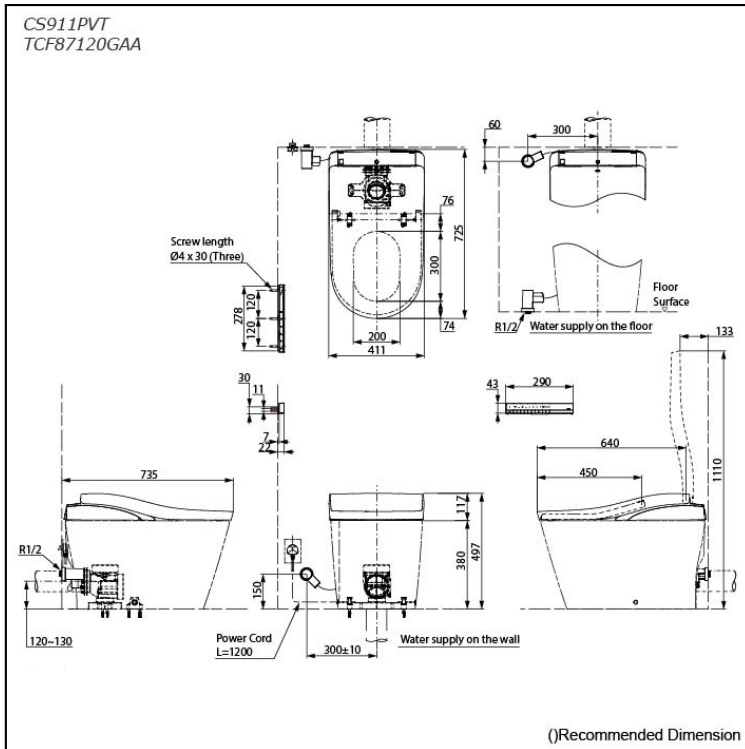

NEOREST LS Luxurious Smart Toilet

Features

- Introducing CEFIONTECT Technology: where super smooth surfaces and ion barrier glazing redefine cleanliness for every bathroom fixture.
- Experience the future of cleanliness with TORNADO FLUSH - Less water, powerful streams, 360-degree clean.
- EWATER+ not only keeps toilet bowl and nozzle clean by preventing bacterial with sanitizing effect but is also sprayed under the seat to prevent other accumulated waste, ensures a long-lasting cleanliness
- Harness the power of PREMIST - a fine mist to repel dirt, ensuring a consistently clean toilet experience.
- Explore the seamless, easy-clean perfection of RIMLESS DESIGN.
- Discover Gentle Cleaning with AIR-IN WONDERWAVE - Eco-Friendly Comfort and Care.
- Experience unparalleled WATER SAVING efficiency paired with powerful flushing action.
- Simplify Your Routine - Effortless Automatic Operation: Seat & Lid opens, closes, and Toilet flushes with sensor ease
- Keep your bathroom fresh with the Auto Powerful DEODORIZER - it activates after every use to ensure a clean, odor-free environment.
- Luxuriate in the comfort of a HEATED SEAT with customizable temperature control
- Gentle Warmth, Perfectly Personalized - Adjustable WARM AIR DRYING
- Hybrid Ecology System: Optimal Water Efficiency with Dynamic Performance.
- Self-cleaning wand for ultimate convenience.

Specifications

Flush system:	TORNADO FLUSH
Water Use:	4.5L / 3.0L
Rough-in:	120~130 mm
Bowl Shape:	D-Shape
Water Pressure:	0.05MPa~0.75MPa
Power Rating:	220~240V, 50/60Hz, 835~863W
Length of Power Cord:	1.2 m
Material:	Bowl -Vitreous China Seat & Cover -Plastic Remote Controller -Aluminium
Size:	411Wx725Dx497H mm

Parts description

- CS911PVT
  Water Closet Bowl (P-Trap)
  (Rough-in 120~130)
- TCF87120GAA
  WASHLET unit

Colors

- White (#NW1)
- Silver
- WASHLET Frame Cover
- Remote Controller