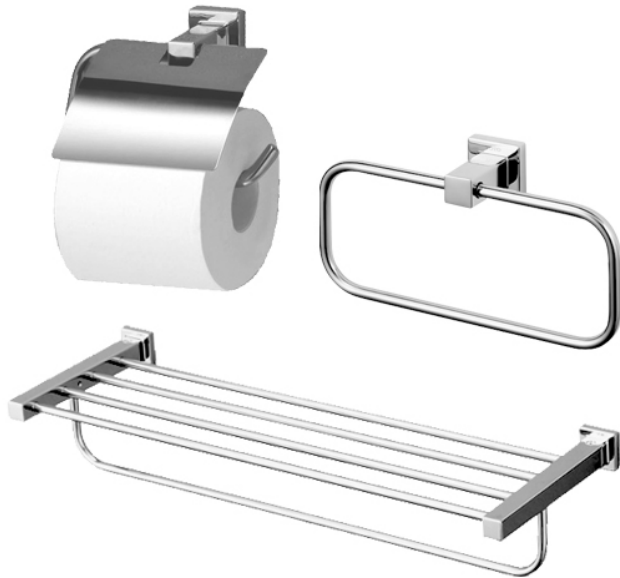

*L Selection
Accessories Set*

Features

Specifications

YH408RC:	165W x 55D x 83H mm
YTT408C:	229W x 55D x 99H mm
YTS408BC:	560W x 200D x 90H mm

Parts description

- **YH408RC**
Paper Holder
- **YTT408C**
Towel Ring
- **YTS408BC**
Towel Shelf