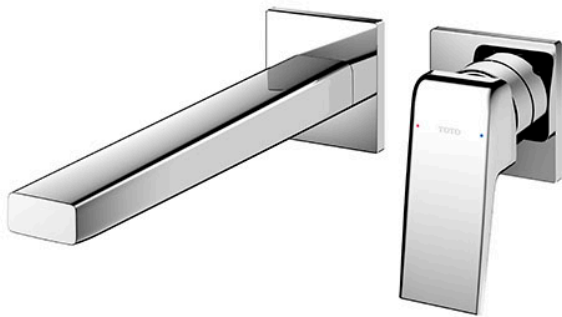

GB Series
 Wall-Mount Single Lever Lavatory Faucet
 (Long Spout) (w/o Pop-up Waste)

Features

- Bring tranquility to your bathroom with this modern collection. Its slim, square design and beveled edges add sophistication. Gentle edge lines, reminiscent of handcraft, bring personal warmth, making your space feel uniquely peaceful.
- Long-lasting Comfort: COMFORT GLIDE for Smooth Operation with TOTO's Original Cartridge.

Specifications

Finish: Chrome
 Material: Brass
 Water Pressure: 0.05MPa~1.0MPa

Parts description

- **TLG10308S**
 Wall Mount Single Lever Lavatory Faucet
 (Long Spout) (w/o Waste Fittings)

Certifications