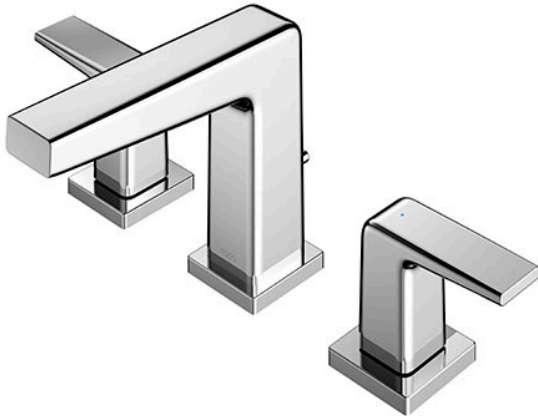

*GB Series
2 Handle Lavatory Faucet
(3-Holes) (w/ Pop-up Waste)*

Features

- Bring tranquility to your bathroom with this modern collection. Its slim, square design and beveled edges add sophistication. Gentle edge lines, reminiscent of handcraft, bring personal warmth, making your space feel uniquely peaceful.

Specifications

Finish: Chrome
Material: Brass
Water Pressure: 0.05MPa~1.0MPa

Parts description

- TLG10201S**
2 Handle Lavatory Faucet (3-Holes)
(w/ Pop-up Waste)

Certifications