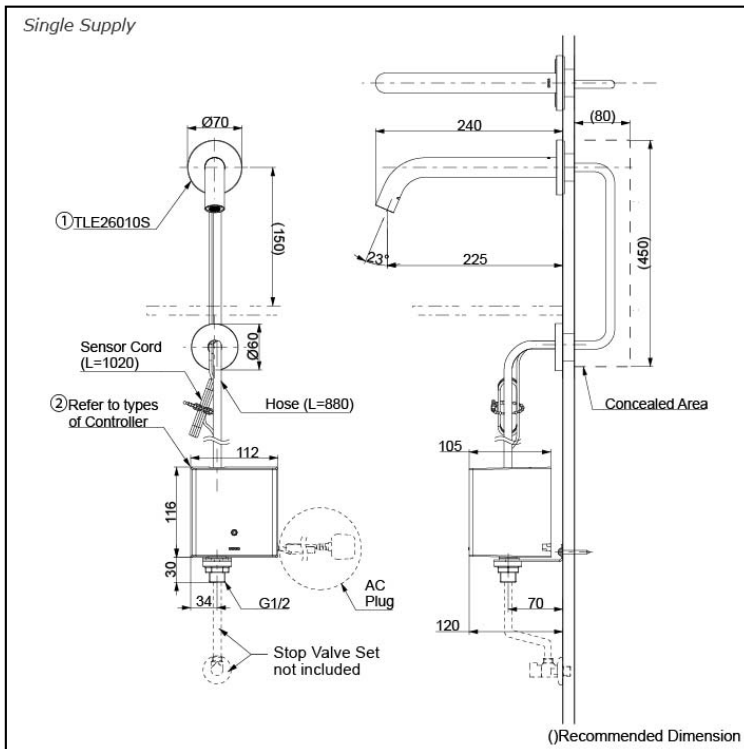

NOTE

- *For Thermostatic
  Please purchase TLE05701A (Thermostat)