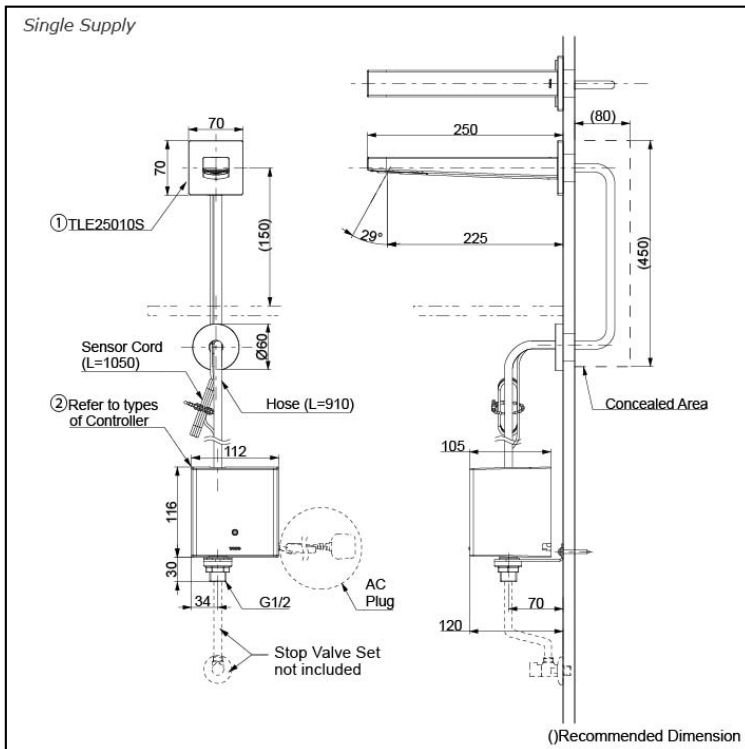

NOTE

- *For Thermostatic
  Please purchase TLE05701A (Thermostat)