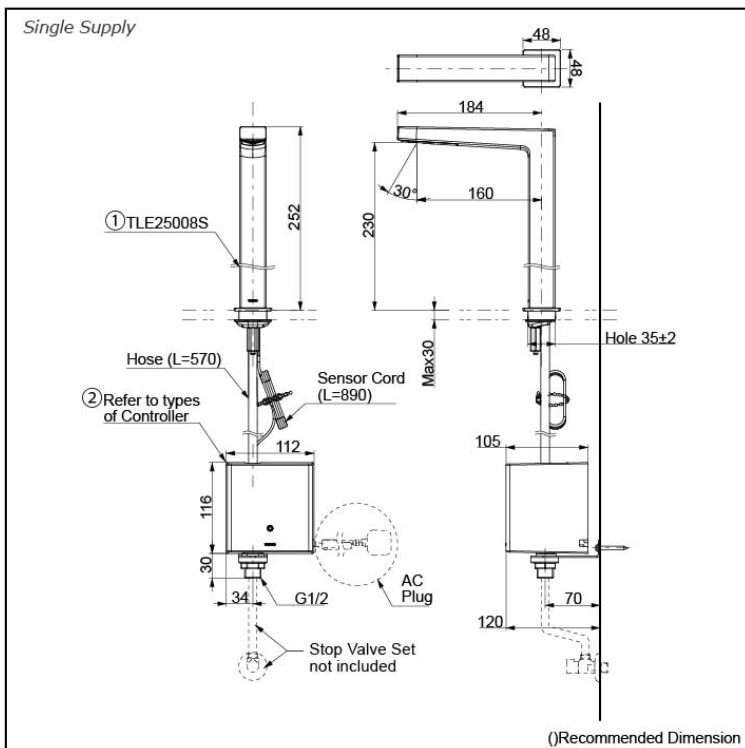

NOTE

- *For Thermostatic
  Please purchase TLE05701A (Thermostat)