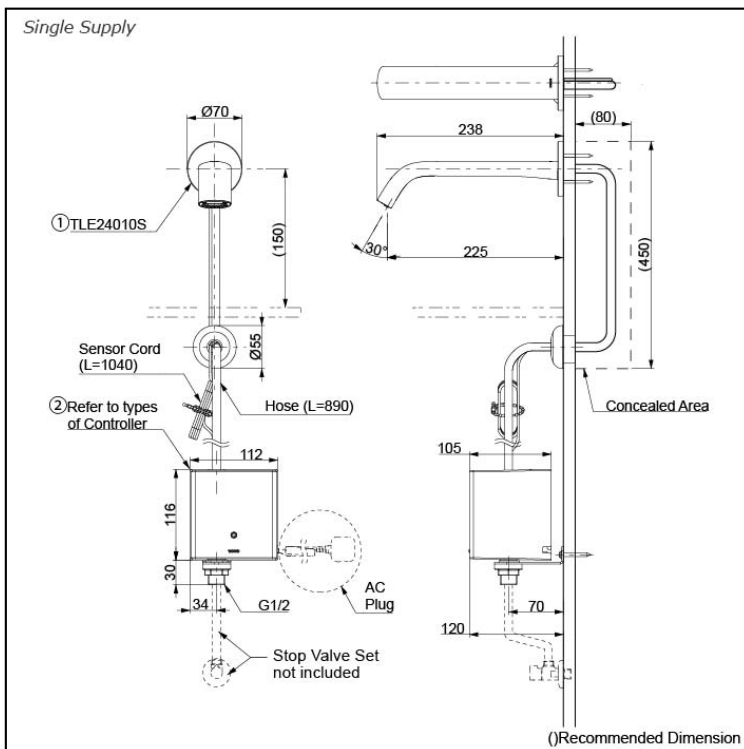

NOTE

- *For Thermostatic
  Please purchase TLE05701A (Thermostat)