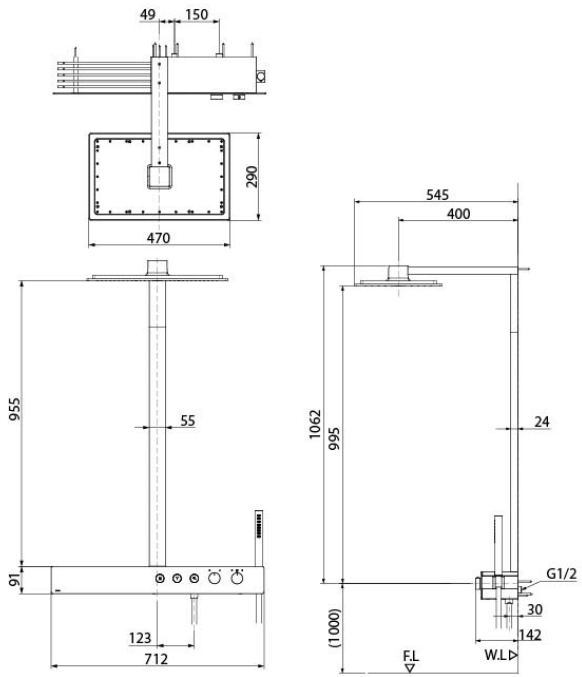

Specifications

Finish:	Chrome
Material:	Brass
Water Pressure:	0.15MPa~1.0MPa
Dimension Shower Head:	470W x 290D mm
Shape Shower Head :	Rectangular

Parts description

- **TBW08408S**
Thermostat Shower Column (2 mode)
(w/ Hand Shower) (w/o spout)

Colors

Black
- Shelf

Certifications

TBW08408S

(J)Recommended Dimension