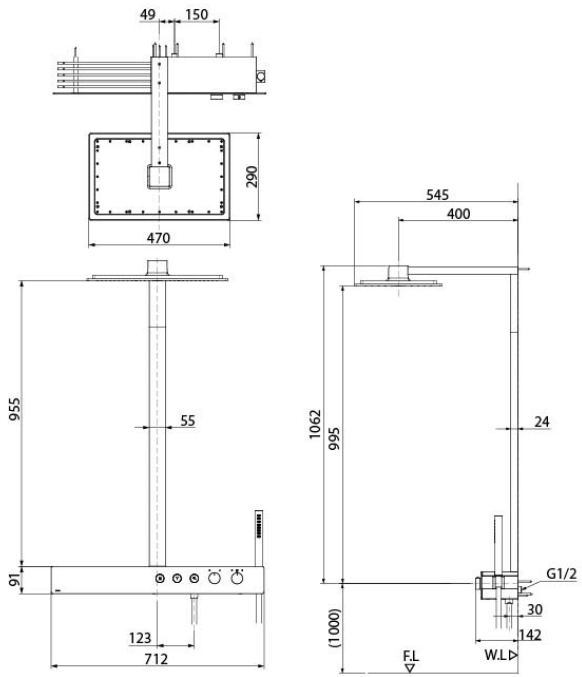

### Specifications

Finish:	Chrome
Material:	Brass
Water Pressure:	0.15MPa~1.0MPa
Dimension Shower Head:	470W x 290D mm
Shape Shower Head :	Rectangular

### Parts description

- **TBW08407S**  
Thermostat Shower Column (2 mode)  
(w/ Hand Shower) (w/o spout)

### Certifications

TBW08407S

( )Recommended Dimension