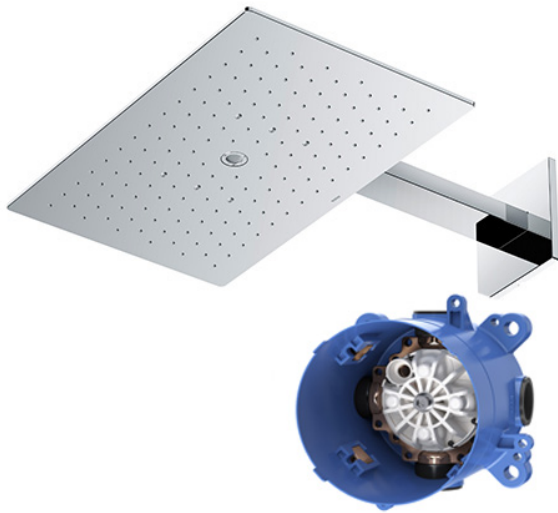

Z Selection  
Over Head Shower  
(Wall Type) (2 mode)

## Features

- Elevate your shower experience with our fixed shower heads, designed for sleek aesthetics and reliable performance, ensuring a refreshing and enjoyable bathing routine.
- Elevate your shower with COMFORT WAVE technology: enjoy larger droplets in a over head shower design, blending stimulation, relaxation, and water-saving benefits.
- WARM SPA offers a unique shower experience through an overhead shower design, with a continuous, splash-free pillar of warm water that gently envelops your entire body

## Specifications

Finish:	Chrome
Material:	Brass
Shape:	Rectangle
Dimension:	470W x 290Dmm
Water Pressure:	0.15MPa~1.0MPa

## Parts description

- **TBW08004S**  
Over Head Shower (Wall Type) (2 mode)
- **TBN01002S**  
Concealed Box