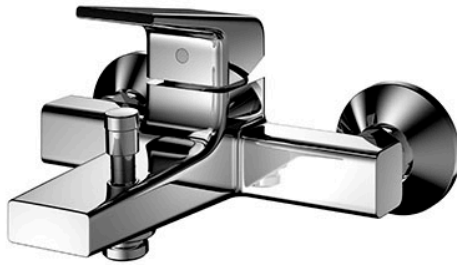

GB Series  
Exposed Single Lever Bath &  
Shower Mixer

### Features

- Bring tranquility to your bathroom with this modern collection. Its slim, square design and beveled edges add sophistication. Gentle edge lines, reminiscent of handcraft, bring personal warmth, making your space feel uniquely peaceful.
- Long-lasting Comfort: COMFORT GLIDE for Smooth Operation with TOTO's Original Cartridge.

### Specifications

Finish: Chrome  
Material: Brass  
Water Pressure: 0.05MPa~1.0MPa

### Parts description

- **TBG10302S**  
Exposed Single Lever Bath & Shower Mixer