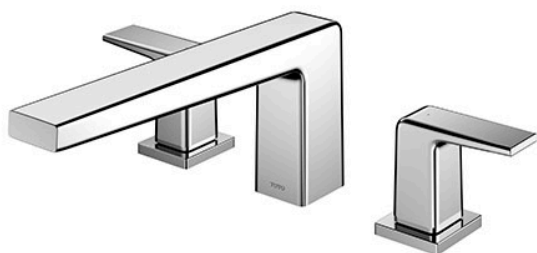

**GB SERIES**  
*Bath Filler without Shower*  
 (3-Holes)

### Features

- Bring tranquility to your bathroom with this modern collection. Its slim, square design and beveled edges add sophistication. Gentle edge lines, reminiscent of handcraft, bring personal warmth, making your space feel uniquely peaceful.

### Specifications

Finish: Chrome  
 Material: Brass  
 Water Pressure: 0.05MPa~1.0MPa

### Parts description

- **TBG10201S**  
 Bath Filler without Shower  
 (3-Holes)