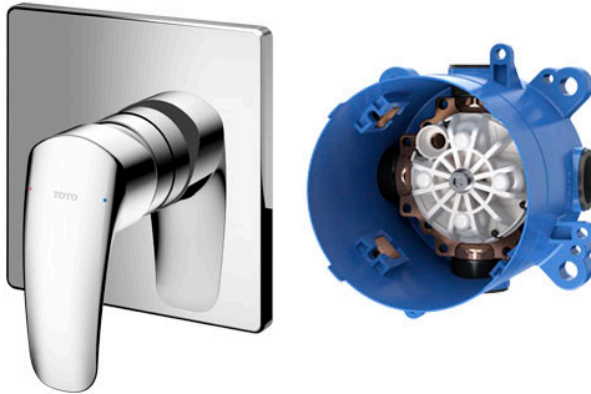

GM Series
Single Lever Shower Mixer

Features

- Elevate your space with sacred elegance, transforming its ambiance. Inspired by the Torii Gate, this faucet's arched spout and columnar body represent a transition. Its versatile design, with highlighted edges, brings stately volume and a tranquil feel.
- Mini Unit: Effortless Installation, Maximum Convenience
- Long-lasting Comfort: COMFORT GLIDE for Smooth Operation with TOTO's Original Cartridge.

Specifications

Finish: Chrome
Material: Brass
Water Pressure: 0.05MPa~1.0MPa

Parts description

- **TBG09303S**
Single Lever Shower Mixer
- **TBN01001S**
Concealed Box