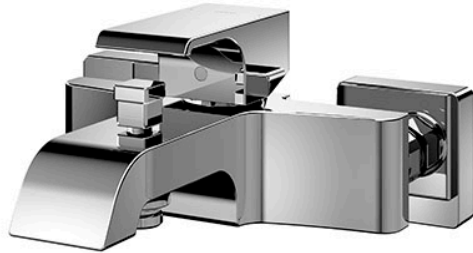

GC Series  
Exposed Single Lever Bath &  
Shower Mixer

### Features

- Discover enduring beauty in crafted modern classic faucets. Inspired by architecture and the Bonsho bell's curves, designs blend stability with modern flair. Formal elements evoke timelessness.
- Long-lasting Comfort: COMFORT GLIDE for Smooth Operation with TOTO's Original Cartridge.

### Specifications

Finish: Chrome  
Material: Brass  
Water Pressure: 0.05MPa~1.0MPa

### Parts description

- **TBG08302S**  
Exposed Single Lever Bath & Shower Mixer