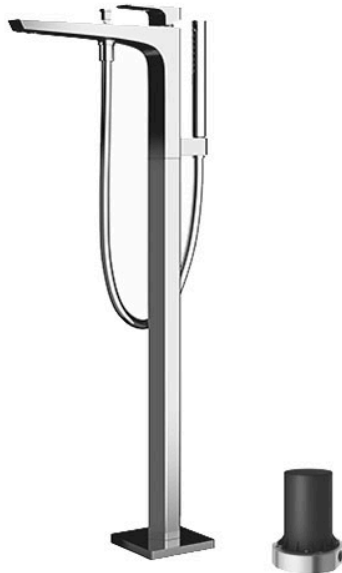

GE Series  
Floor Standing Bath & Shower Set

### Features

- GE's series redefines modern design. A V-shaped edge generates captivating multi-sided reflections, complemented by sleek, refined edges. The five-sided mirror reflection adds a contemporary touch, offering a unique visual experience.
- Elevate your shower with COMFORT WAVE technology: enjoy larger droplets in a hand shower design, blending stimulation, relaxation, and water-saving benefits.
- Long-lasting Comfort: COMFORT GLIDE for Smooth Operation with TOTO's Original Cartridge.

### Specifications

Finish: Chrome  
Material: Brass  
Water Pressure: 0.05MPa~1.0MPa

### Parts description

- **TBG07306S**  
Floor-standing Bath & Shower Set
- **TBN01105S**  
Floor-standing Bath Filler Base