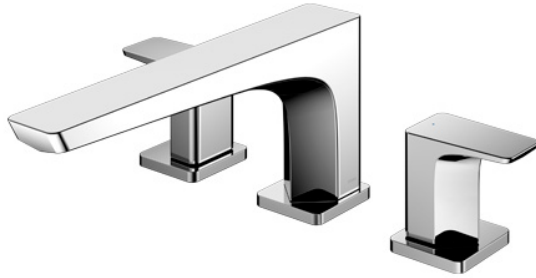

GE SERIES
Bath Filler without Shower
 (3-Holes)

Features

- GE's series redefines modern design. A V-shaped edge generates captivating multi-sided reflections, complemented by sleek, refined edges. The five-sided mirror reflection adds a contemporary touch, offering a unique visual experience.

Specifications

Finish: Chrome
 Material: Brass
 Water Pressure: 0.05MPa~1.0MPa

Parts description

- **TBG07201S**
 Bath Filler without Shower
 (3-Holes)