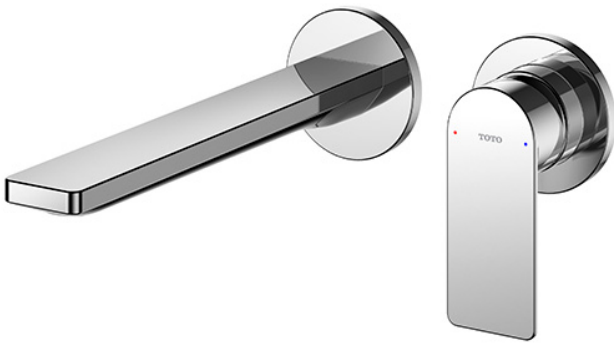

GT Series  
Wall-Mount Single Lever Lavatory Faucet  
(Long Spout) (w/o Pop-up Waste)

### Features

- Curved edges give a sense of softness, allowing for it to be easily matched with a wide range of bathroom fixtures.
- Long-lasting Comfort: COMFORT GLIDE for Smooth Operation with TOTO's Original Cartridge.
- PVD finishes offer beauty and strength, enriching your bathroom with vibrant color.

### Specifications

Material: Brass  
Water Pressure: 0.05MPa~1.0MPa

### Parts description

Concealed Mixing Valve  
to be purchased separately

- **TLG13308S**  
Wall Mount Single Lever Lavatory Faucet  
(Long Spout) (w/o Waste Fittings)
- **TLN103G0S**  
Concealed Mixing Valve