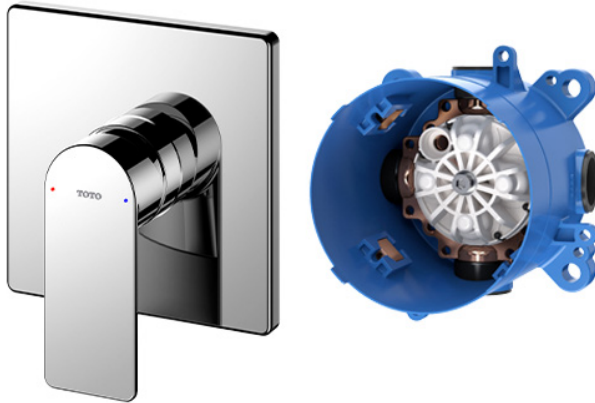

GT Series
Single Lever Shower Mixer

Features

- Curved edges give a sense of softness, allowing for it to be easily matched with a wide range of bathroom fixtures.
- Mini Unit: Effortless Installation, Maximum Convenience
- Long-lasting Comfort: COMFORT GLIDE for Smooth Operation with TOTO's Original Cartridge.
- PVD finishes offer beauty and strength, enriching your bathroom with vibrant color.

Specifications

Material: Brass

Water Pressure: 0.05MPa~1.0MPa

Parts description

- **TBG13303S**
Single Lever Shower Mixer
- **TBN01001S**
Concealed Box

Certifications