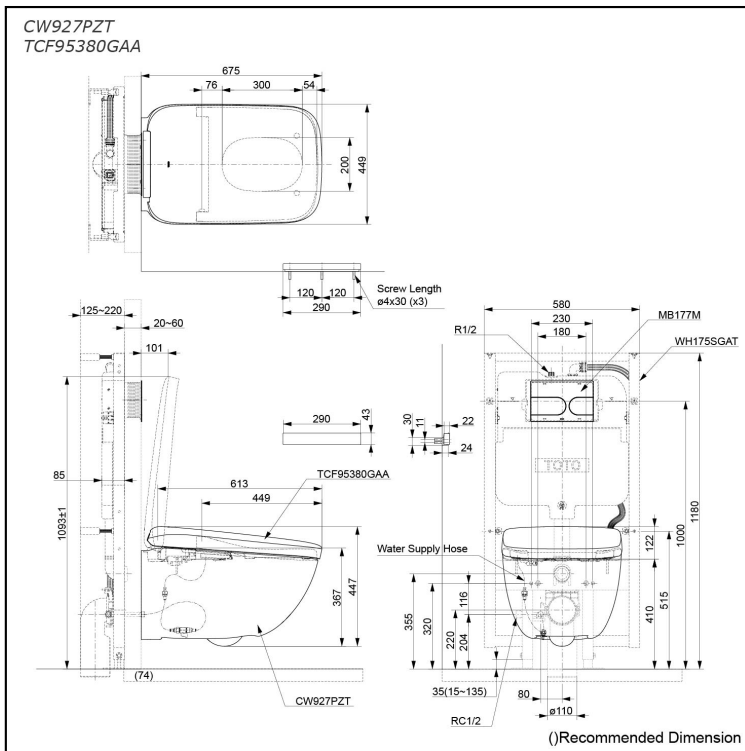

NEOREST WX Luxurious Smart Toilet

Features

- Embrace modern styling that perfectly complements the NEOREST design suite, setting a new standard in luxury.
- Introducing CEFIONTECT Technology: where super smooth surfaces and ion barrier glazing redefine cleanliness for every bathroom fixture.
- Experience the future of cleanliness with TORNADO FLUSH - Less water, powerful streams, 360-degree clean.
- EWATER+ not only keeps toilet bowl and nozzle clean by preventing bacterial with sanitizing effect but is also sprayed under the seat to prevent other accumulated waste, ensures a long-lasting cleanliness
- Harness the power of PREMIST - a fine mist to repel dirt, ensuring a consistently clean toilet experience.
- Explore the seamless, easy-clean perfection of RIMLESS DESIGN.
- Discover Gentle Cleaning with AIR-IN WONDERWAVE - Eco-Friendly Comfort and Care.
- Experience unparalleled WATER SAVING efficiency paired with powerful flushing action.
- Simplify Your Routine - Effortless Automatic Operation: Seat & Lid opens, closes, and Toilet flushes with sensor ease
- Keep your bathroom fresh with the Auto Powerful DEODORIZER - it activates after every use to ensure a clean, odor-free environment.
- Luxuriate in the comfort of a HEATED SEAT with customizable temperature control
- Gentle Warmth, Perfectly Personalized - Adjustable WARM AIR DRYING
- Auto Soft Light: Perfect for Nighttime Use.
- Self-cleaning wand for ultimate convenience.

Specifications

Flush system:	TORNADO FLUSH
Water Use:	4.0L / 3.0L
Rough-in:	H=220 mm
Bowl Shape:	Elongated
Water Pressure:	0.05MPa-0.75MPa
Power Rating:	220-240V, 50/60Hz, 834-845W
Length of Power Cord:	0.5 m
Material:	Bowl -Vitreous China Seat & Cover -Plastic Remote Controller -Aluminium
Size:	449Wx675Dx447H mm

Parts description

- **CW927PZT**
  Water Closet Bowl (P-Trap)
  (Rough-in 220)
- **TCF95380GAA**
  WASHLET unit
- **WH175SGAT**
  Concealed Cisten w/Frame
- **MB177M**
  Flush Panel

Colors

White (#NW1)

Certifications