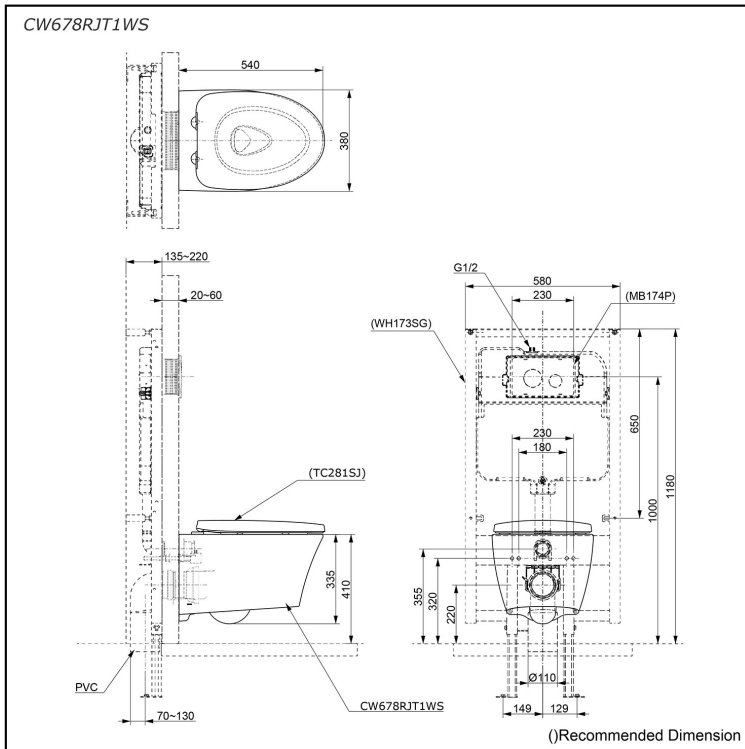

## WALL HUNG TOILET

## Specifications

Flush system:	TORNADO FLUSH
Water Use:	4.0L / 3.0L
Rough-in:	H=220 mm
Bowl Shape:	Elongated
Water Pressure:	0.05MPa~0.75MPa
Size:	380Wx540Dx335H mm

## Parts description

Seat & Cover is **not included**.

- **CW678RJT1WS**  
Elongated Wall Hung Closet Bowl (P-Trap)  
(Rough-in 220)