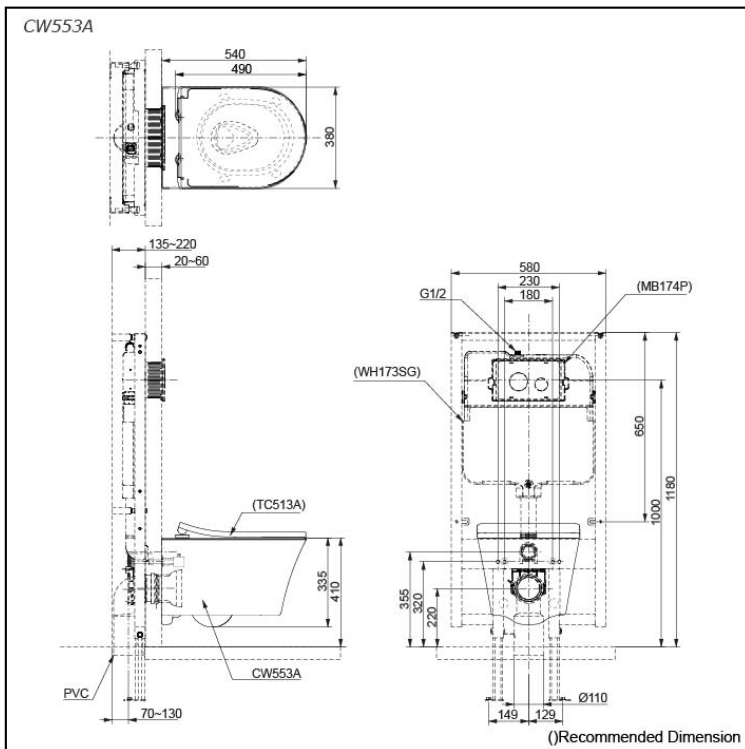

WALL HUNG TOILET

Features

- Introducing CEFIONTECT Technology: where super smooth surfaces and ion barrier glazing redefine cleanliness for every bathroom fixture.
- Experience the future of cleanliness with TORNADO FLUSH - Less water, powerful streams, 360-degree clean.
- Explore the seamless, easy-clean perfection of RIMLESS DESIGN.

Specifications

Flush system:	TORNADO FLUSH
Water Use:	4.0L / 3.0L
Rough-in:	H=220 mm
Bowl Shape:	D-Shape
Water Pressure:	0.05MPa~0.75MPa
Size:	380Wx540Dx335H mm

Parts description

Seat & Cover is **not included**.

- **CW553A**
D-Shape Wall Hung Closet Bowl (P-Trap)
(w/o Concealed Washlet Connection)
(Rough-in 220)

Optional Parts

- WH173SG
Concealed Cistern w/Frame
- TC513A
Seat & Cover
- MB174P
Flush Panel
- MB176G
Flush Panel
- MB175M
Flush Panel