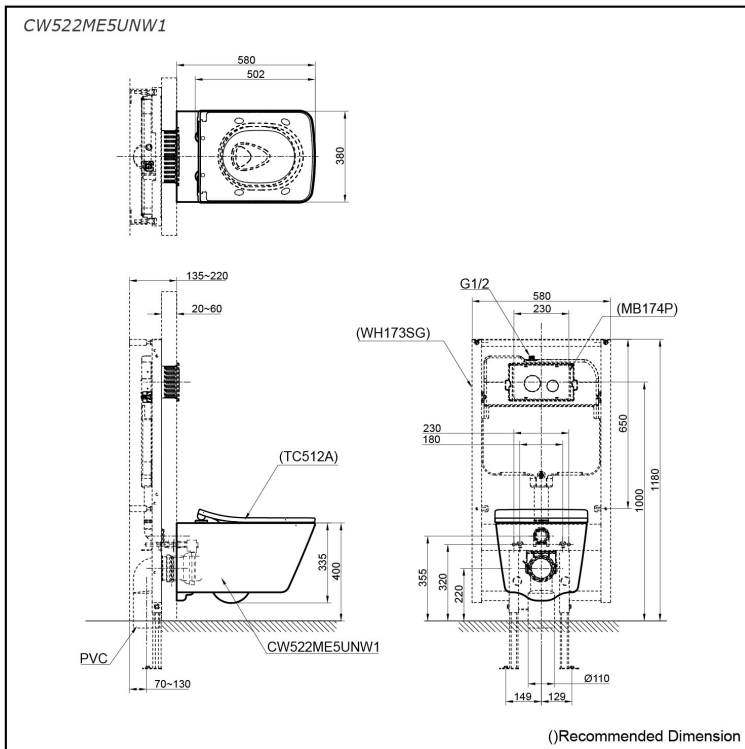

CONTEMPORARY II WALL HUNG TOILET

Features

- Introducing CEFIONTECT Technology: where super smooth surfaces and ion barrier glazing redefine cleanliness for every bathroom fixture.
- Experience the future of cleanliness with TORNADO FLUSH - Less water, powerful streams, 360-degree clean.
- Explore the seamless, easy-clean perfection of RIMLESS DESIGN.

Specifications

Flush system:	TORNADO FLUSH
Water Use:	4.0L / 3.0L
Rough-in:	H=220 mm
Bowl Shape:	Square
Water Pressure:	0.05MPa~0.75MPa
Size:	380Wx580Dx335H mm

Parts description

Seat & Cover is **not** included.

- **CW522ME5UNW1**
  Square Wall Hung Closet Bowl (P-Trap)
  (w/o Concealed Washlet Connection)
  (Rough-in 220)

Optional Parts

- WH173SG
  Concealed Cistern w/Frame
- TC512A
  Seat & Cover
- MB174P
  Flush Panel
- MB170P
  Flush Panel
- MB176G
  Flush Panel

NOTE

- **DO NOT COUPLE THIS WC WITH FLUSH VALVE**

Colors

White

Certifications