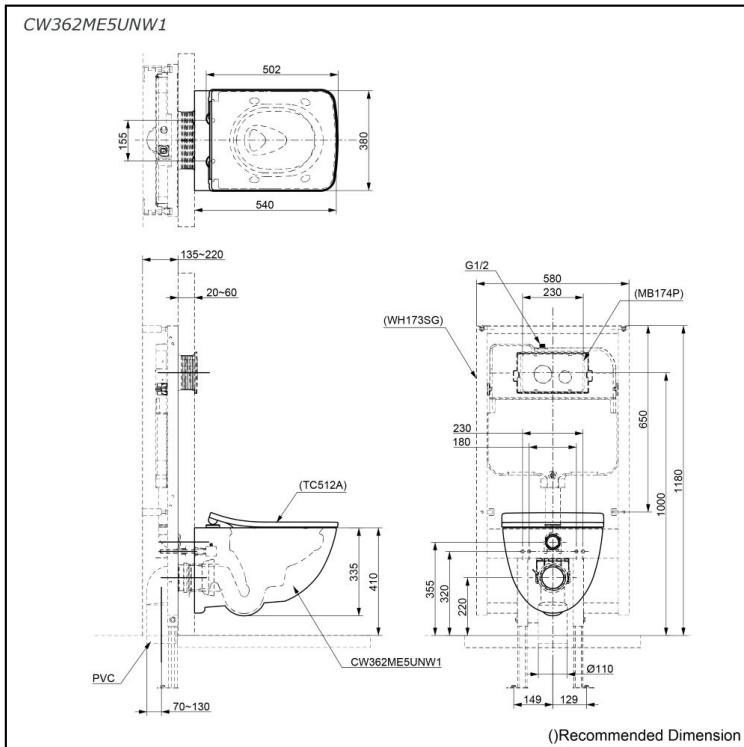

WALL HUNG TOILET

Features

- Introducing CEFIONTECT Technology: where super smooth surfaces and ion barrier glazing redefine cleanliness for every bathroom fixture.
- Experience the future of cleanliness with TORNADO FLUSH - Less water, powerful streams, 360-degree clean.
- Explore the seamless, easy-clean perfection of RIMLESS DESIGN.

Specifications

Flush system:	TORNADO FLUSH
Water Use:	4.0L / 3.0L
Rough-in:	H=220 mm
Bowl Shape:	Square
Water Pressure:	0.05MPa~0.75MPa
Size:	380Wx540Dx335H mm

Parts description

Seat & Cover is **not** included.

- **CW362ME5UNW1**
Square Wall Hung Closet Bowl (P-Trap)
(w/o Concealed Washlet Connection)
(Rough-in 220)

Optional Parts

- WH173SG
Concealed Cistern w/Frame
- TC512A
Seat & Cover
- MB174P
Flush Panel
- MB176G
Flush Panel
- MB175M
Flush Panel