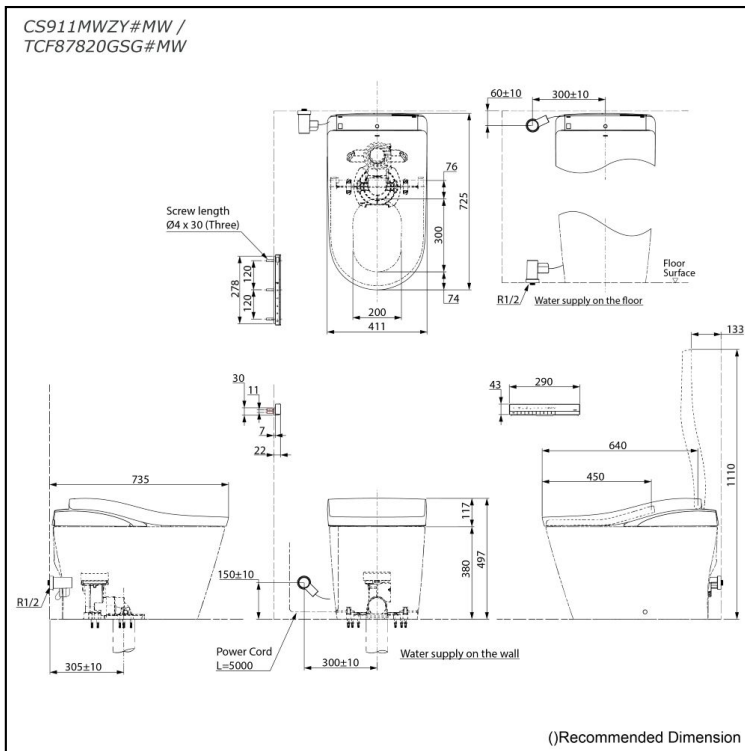

NEOREST LS Luxurious Smart Toilet

Features

- Embrace modern styling that perfectly complements the NEOREST design suite, setting a new standard in luxury.
- Introducing CEFIONTECT Technology: where super smooth surfaces and ion barrier glazing redefine cleanliness for every bathroom fixture.
- Experience the future of cleanliness with TORNADO FLUSH - Less water, powerful streams, 360-degree clean.
- EWATER+ not only keeps toilet bowl and nozzle clean by preventing bacterial with sanitizing effect but is also sprayed under the seat to prevent other accumulated waste, ensures a long-lasting cleanliness
- Harness the power of PREMIST - a fine mist to repel dirt, ensuring a consistently clean toilet experience.
- Explore the seamless, easy-clean perfection of RIMLESS DESIGN.
- Discover Gentle Cleaning with AIR-IN WONDERWAVE - Eco-Friendly Comfort and Care.
- Experience unparalleled WATER SAVING efficiency paired with powerful flushing action.
- Simplify Your Routine - Effortless Automatic Operation: Seat & Lid opens, closes, and Toilet flushes with sensor ease
- Keep your bathroom fresh with the Auto Powerful DEODORIZER - it activates after every use to ensure a clean, odor-free environment.
- Luxuriate in the comfort of a HEATED SEAT with customizable temperature control
- Gentle Warmth, Perfectly Personalized - Adjustable WARM AIR DRYING
- Hybrid Ecology System: Optimal Water Efficiency with Dynamic Performance.
- Self-cleaning wand for ultimate convenience.

Specifications

Flush system:	TORNADO FLUSH
Water Use:	4.0L / 3.0L
Rough-in:	305 mm
Bowl Shape:	D-Shape
Water Pressure:	0.05MPa-0.75MPa
Power Rating:	220-240V, 50/60Hz, 835-863W
Length of Power Cord:	5.0 m
Material:	Bowl - Vitreous China Seat & Cover - Plastic Remote Controller - Aluminium
Size:	411Wx725Dx497H mm

Parts description

- **CS911MWZY#MW**
  Water Closet Bowl (S-Trap)
  (Rough-in 305)
- **TCF87820GSG#MW**
  WASHLET unit

Optional Parts

- ☐ T53P100VR
  Floor Flange

Colors

Matte White (#MW)

Certifications