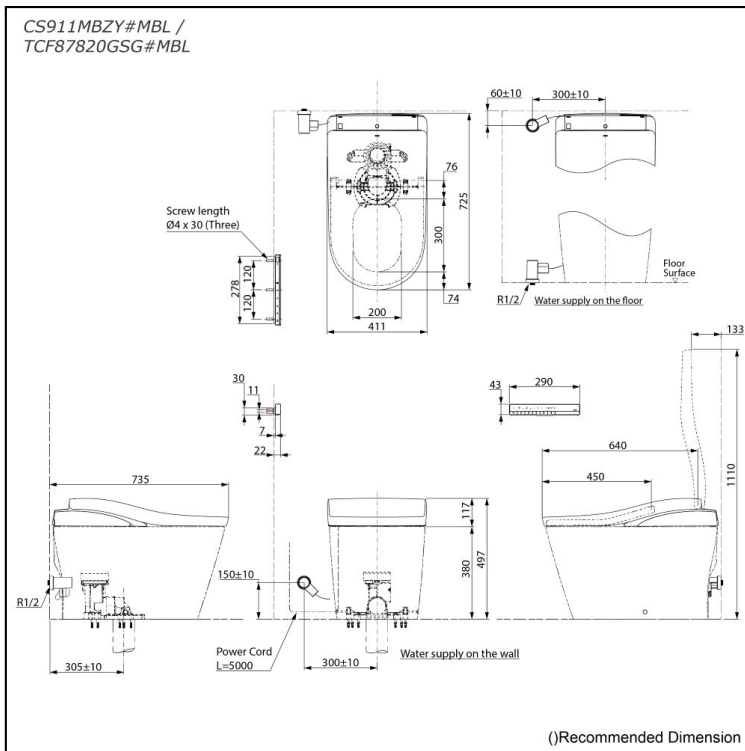

NEOREST LS Luxurious Smart Toilet

Features

- Embrace modern styling that perfectly complements the NEOREST design suite, setting a new standard in luxury.
- Introducing CEFIONTECT Technology: where super smooth surfaces and ion barrier glazing redefine cleanliness for every bathroom fixture.
- Experience the future of cleanliness with TORNADO FLUSH - Less water, powerful streams, 360-degree clean.
- EWATER+ not only keeps toilet bowl and nozzle clean by preventing bacterial with sanitizing effect but is also sprayed under the seat to prevent other accumulated waste, ensures a long-lasting cleanliness
- Harness the power of PREMIST - a fine mist to repel dirt, ensuring a consistently clean toilet experience.
- Explore the seamless, easy-clean perfection of RIMLESS DESIGN.
- Discover Gentle Cleaning with AIR-IN WONDERWAVE - Eco-Friendly Comfort and Care.
- Experience unparalleled WATER SAVING efficiency paired with powerful flushing action.
- Simplify Your Routine - Effortless Automatic Operation: Seat & Lid opens, closes, and Toilet flushes with sensor ease
- Keep your bathroom fresh with the Auto Powerful DEODORIZER - it activates after every use to ensure a clean, odor-free environment.
- Luxuriate in the comfort of a HEATED SEAT with customizable temperature control
- Gentle Warmth, Perfectly Personalized - Adjustable WARM AIR DRYING
- Hybrid Ecology System: Optimal Water Efficiency with Dynamic Performance.
- Self-cleaning wand for ultimate convenience.

Specifications

Flush system:	TORNADO FLUSH
Water Use:	4.0L / 3.0L
Rough-in:	305 mm
Bowl Shape:	D-Shape
Water Pressure:	0.05MPa-0.75MPa
Power Rating:	220-240V, 50/60Hz, 835-863W
Length of Power Cord:	5.0 m
Material:	Bowl - Vitreous China Seat & Cover - Plastic Remote Controller - Aluminium
Size:	411Wx725Dx497H mm

Parts description

- **CS911MBZY#MBL**
  Water Closet Bowl (S-Trap)
  (Rough-in 305)
- **TCF87820GSG#MBL**
  WASHLET unit

Optional PARTS

- T53P100VR
  Floor Flange

Colors

Matte Black (#MBL)

Certifications