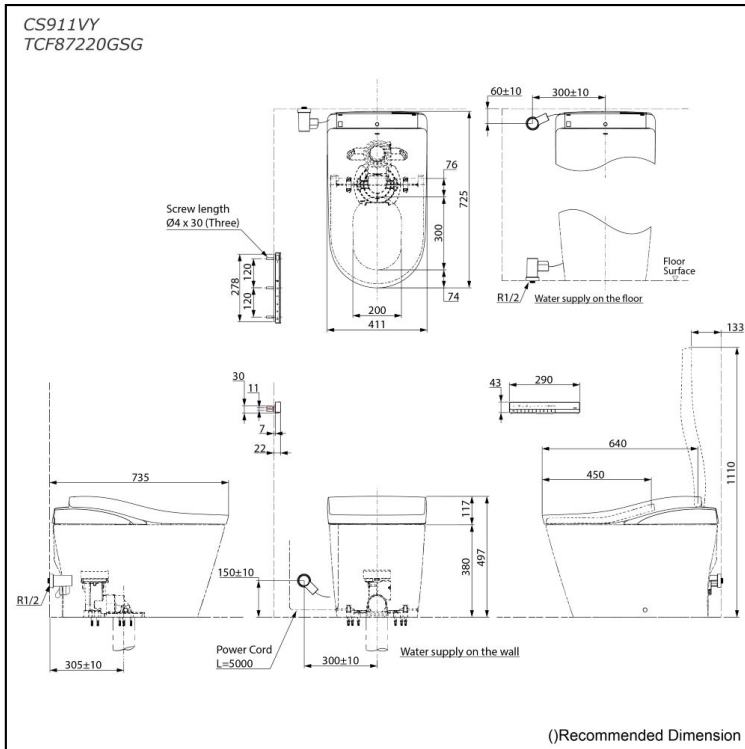

NEOREST LS Luxurious Smart Toilet

Features

- Embrace modern styling that perfectly complements the NEOREST design suite, setting a new standard in luxury.
- Introducing CEFIONTECT Technology: where super smooth surfaces and ion barrier glazing redefine cleanliness for every bathroom fixture.
- Experience the future of cleanliness with TORNADO FLUSH - Less water, powerful streams, 360-degree clean.
- EWATER+ not only keeps toilet bowl and nozzle clean by preventing bacterial with sanitizing effect but is also sprayed under the seat to prevent other accumulated waste, ensures a long-lasting cleanliness
- Harness the power of PREMIST - a fine mist to repel dirt, ensuring a consistently clean toilet experience.
- Explore the seamless, easy-clean perfection of RIMLESS DESIGN.
- Discover Gentle Cleaning with AIR-IN WONDERWAVE - Eco-Friendly Comfort and Care.
- Experience unparalleled WATER SAVING efficiency paired with powerful flushing action.
- Simplify Your Routine - Effortless Automatic Operation: Seat & Lid opens, closes, and Toilet flushes with sensor ease
- Keep your bathroom fresh with the Auto Powerful DEODORIZER - it activates after every use to ensure a clean, odor-free environment.
- Luxuriate in the comfort of a HEATED SEAT with customizable temperature control
- Gentle Warmth, Perfectly Personalized - Adjustable WARM AIR DRYING
- Hybrid Ecology System: Optimal Water Efficiency with Dynamic Performance.
- Self-cleaning wand for ultimate convenience.

Specifications

Flush system:	TORNADO FLUSH
Water Use:	4.0L / 3.0L
Rough-in:	305 mm
Bowl Shape:	D-Shape
Water Pressure:	0.05MPa-0.75MPa
Power Rating:	220-240V, 50/60Hz, 835-863W
Length of Power Cord:	5.0 m
Material:	Bowl - Vitreous China Seat & Cover - Plastic Remote Controller - Aluminium
Size:	411Wx725Dx497H mm

Parts description

- **CS911VY**
  Water Closet Bowl (S-Trap)
  (Rough-in 305)
- **TCF87220GSG**
  WASHLET unit

Optional Parts

- T53P100VR
  Floor Flange

Colors

White (#NW1)

Black
- WASHLET Frame Cover
- Remote Controller

Certifications