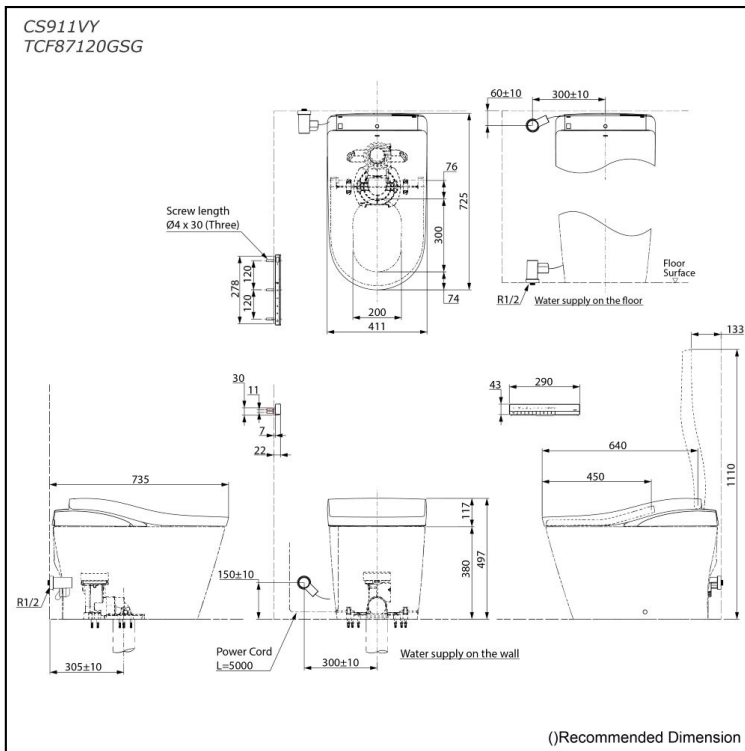

NEOREST LS Luxurious Smart Toilet

Features

- Embrace modern styling that perfectly complements the NEOREST design suite, setting a new standard in luxury.
- Introducing CEFIONTECT Technology: where super smooth surfaces and ion barrier glazing redefine cleanliness for every bathroom fixture.
- Experience the future of cleanliness with TORNADO FLUSH - Less water, powerful streams, 360-degree clean.
- EWATER+ not only keeps toilet bowl and nozzle clean by preventing bacterial with sanitizing effect but is also sprayed under the seat to prevent other accumulated waste, ensures a long-lasting cleanliness
- Harness the power of PREMIST - a fine mist to repel dirt, ensuring a consistently clean toilet experience.
- Explore the seamless, easy-clean perfection of RIMLESS DESIGN.
- Discover Gentle Cleaning with AIR-IN WONDERWAVE - Eco-Friendly Comfort and Care.
- Experience unparalleled WATER SAVING efficiency paired with powerful flushing action.
- Simplify Your Routine - Effortless Automatic Operation: Seat & Lid opens, closes, and Toilet flushes with sensor ease
- Keep your bathroom fresh with the Auto Powerful DEODORIZER - it activates after every use to ensure a clean, odor-free environment.
- Luxuriate in the comfort of a HEATED SEAT with customizable temperature control
- Gentle Warmth, Perfectly Personalized - Adjustable WARM AIR DRYING
- Hybrid Ecology System: Optimal Water Efficiency with Dynamic Performance.
- Self-cleaning wand for ultimate convenience.

Specifications

Flush system:	TORNADO FLUSH
Water Use:	4.0L / 3.0L
Rough-in:	305 mm
Bowl Shape:	D-Shape
Water Pressure:	0.05MPa-0.75MPa
Power Rating:	220-240V, 50/60Hz, 835-863W
Length of Power Cord:	5.0 m
Material:	Bowl - Vitreous China Seat & Cover - Plastic Remote Controller - Aluminium
Size:	411Wx725Dx497H mm

Parts description

- **CS911VY**
  Water Closet Bowl (S-Trap)
  (Rough-in 305)
- **TCF87120GSG**
  WASHLET unit

Optional Parts

- ☐ T53P100VR
  Floor Flange

Colors

White (#NW1)

Silver
- WASHLET Frame Cover
- Remote Controller

Certifications