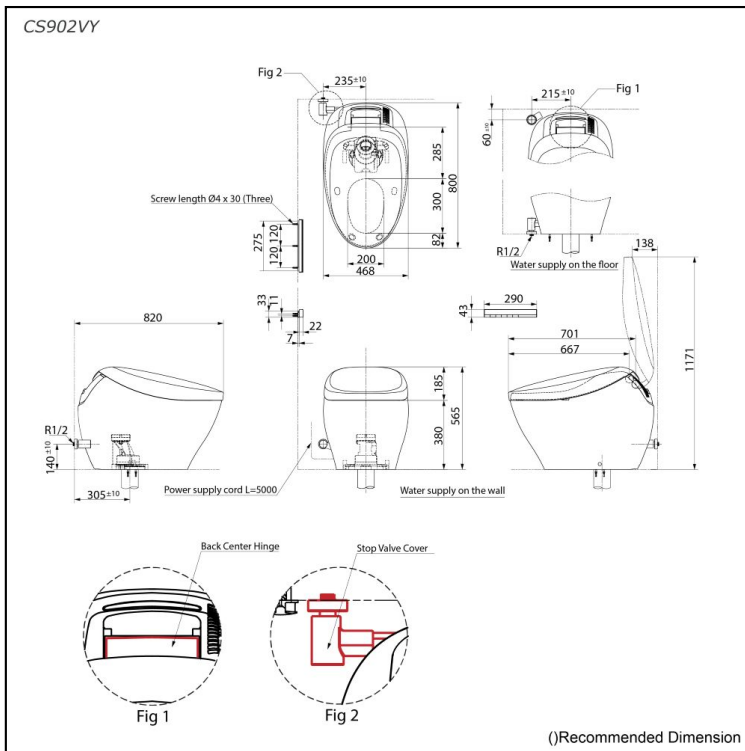

NEOREST NX Luxurious Smart Toilet

Features

- Embrace modern styling that perfectly complements the NEOREST design suite, setting a new standard in luxury.
- Introducing CEFIONTECT Technology: where super smooth surfaces and ion barrier glazing redefine cleanliness for every bathroom fixture.
- Experience the future of cleanliness with TORNADO FLUSH - Less water, powerful streams, 360-degree clean.
- EWATER+ not only keeps toilet bowl and nozzle clean by preventing bacterial with sanitizing effect but is also sprayed under the seat to prevent other accumulated waste, ensures a long-lasting cleanliness
- Harness the power of PREMIST - a fine mist to repel dirt, ensuring a consistently clean toilet experience.
- Explore the seamless, easy-clean perfection of RIMLESS DESIGN.
- Discover Gentle Cleaning with AIR-IN WONDERWAVE - Eco-Friendly Comfort and Care.
- Experience unparalleled WATER SAVING efficiency paired with powerful flushing action.
- Simplify Your Routine - Effortless Automatic Operation: Seat & Lid opens, closes, and Toilet flushes with sensor ease
- Keep your bathroom fresh with the Auto Powerful DEODORIZER - it activates after every use to ensure a clean, odor-free environment.
- Luxuriate in the comfort of a HEATED SEAT with customizable temperature control
- Gentle Warmth, Perfectly Personalized - Adjustable WARM AIR DRYING
- Hybrid Ecology System: Optimal Water Efficiency with Dynamic Performance.
- Self-cleaning wand for ultimate convenience.

Specifications

Flush system:	TORNADO FLUSH
Water Use:	4.0L / 3.0L
Rough-in:	305 mm
Bowl Shape:	Elongated
Water Pressure:	0.05MPa~0.75MPa
Power Rating:	220~240V, 50/60Hz, 860~870W
Length of Power Cord:	5.0 m
Material:	Bowl - Vitreous China Seat & Cover - Plastic Remote Controller - Aluminium
Size:	468Wx800Dx565H mm

Parts description

- **CS902VY**
  Water Closet Bowl (S-Trap)
  (Rough-in 305)

Optional Parts

- T53P100VR
  Floor Flange

Colors

1. White (CEFIONTECT)
   - Water Closet Bowl
2. Silver
   - Stop Valve Cover
   - Back Center Hinge
   - Remote Controller

Certifications