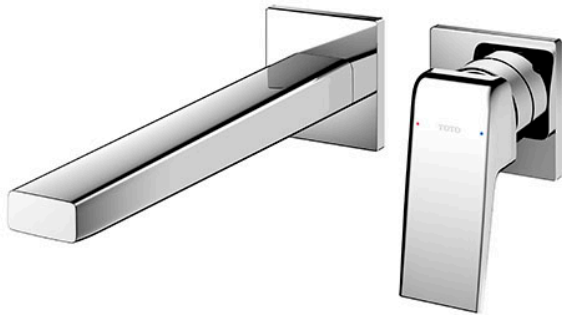

GB Series  
 Wall-Mount Single Lever Lavatory Faucet  
 (Long Spout) (w/o Pop-up Waste)

### Features

- Bring tranquility to your bathroom with this modern collection. Its slim, square design and beveled edges add sophistication. Gentle edge lines, reminiscent of handcraft, bring personal warmth, making your space feel uniquely peaceful.
- Long-lasting Comfort: COMFORT GLIDE for Smooth Operation with TOTO's Original Cartridge.

### Specifications

- Finish: Chrome
- Material: Brass
- Water Pressure: 0.05MPa~1.0MPa

### Parts description

- **TLG10308D**  
 Wall Mount Single Lever Lavatory Faucet  
 (Long Spout) (w/o Waste Fittings)