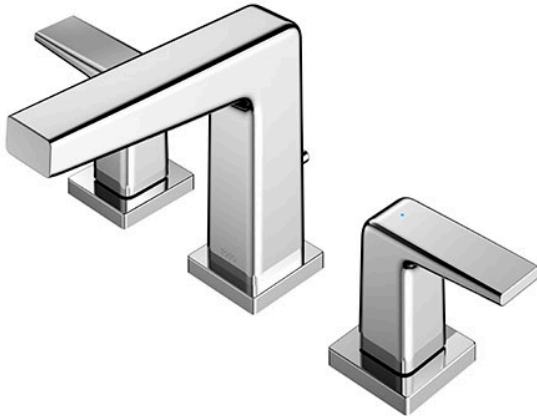

*GB Series  
2 Handle Lavatory Faucet  
(3-Holes) (w/ Pop-up Waste)*

### Features

- Bring tranquility to your bathroom with this modern collection. Its slim, square design and beveled edges add sophistication. Gentle edge lines, reminiscent of handcraft, bring personal warmth, making your space feel uniquely peaceful.

### Specifications

Finish: Chrome  
Material: Brass  
Water Pressure: 0.05MPa~1.0MPa

### Parts description

- TLG10201D**  
2 Handle Lavatory Faucet (3-Holes)  
(w/ Pop-up Waste)