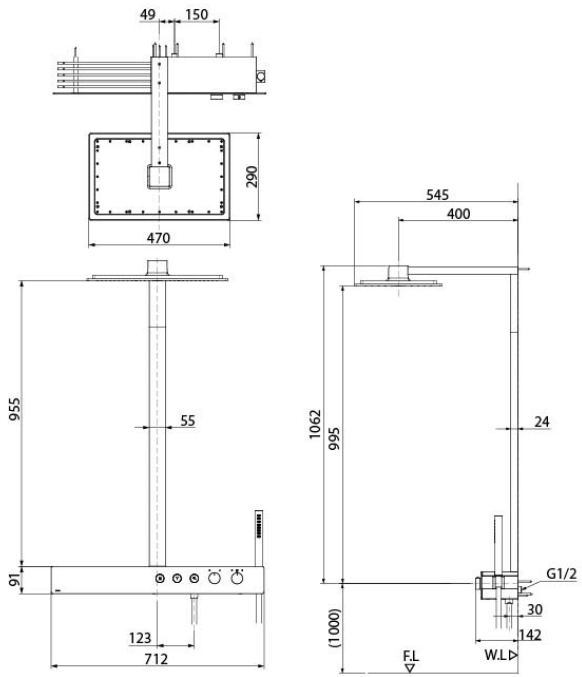

## Specifications

Finish:	Chrome
Material:	Brass
Water Pressure:	0.15MPa~1.0MPa
Dimension Shower Head:	470W x 290D mm
Shape Shower Head :	Rectangular

## Parts description

- **TBW08408D**  
Thermostat Shower Column (2 mode)  
(w/ Hand Shower) (w/o spout)

## Certifications

TBW08408D

( )Recommended Dimension