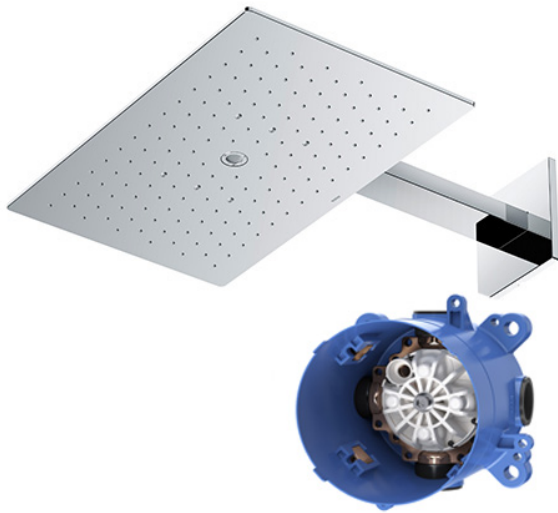

Z Selection
Over Head Shower
(Wall Type) (2 mode)

Features

- Elevate your shower experience with our fixed shower heads, designed for sleek aesthetics and reliable performance, ensuring a refreshing and enjoyable bathing routine.
- Elevate your shower with COMFORT WAVE technology: enjoy larger droplets in a over head shower design, blending stimulation, relaxation, and water-saving benefits.
- WARM SPA offers a unique shower experience through an overhead shower design, with a continuous, splash-free pillar of warm water that gently envelops your entire body

Specifications

Finish:	Chrome
Material:	Brass
Shape:	Rectangle
Dimension:	470W x 290Dmm
Water Pressure:	0.15MPa~1.0MPa

Parts description

- **TBW08004D**
Over Head Shower (Wall Type) (2 mode)
- **TBN01002B**
Concealed Box