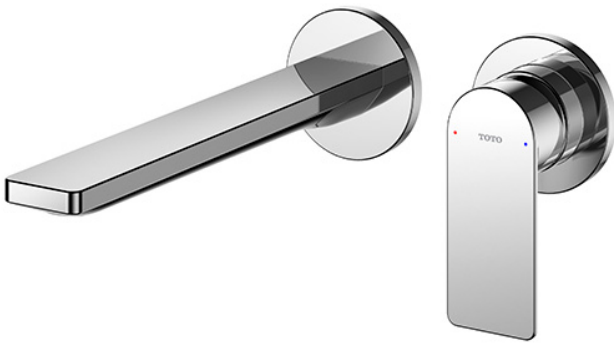

GT Series
Wall-Mount Single Lever Lavatory Faucet
(Long Spout) (w/o Pop-up Waste)

Features

- Curved edges give a sense of softness, allowing for it to be easily matched with a wide range of bathroom fixtures.
- Long-lasting Comfort: COMFORT GLIDE for Smooth Operation with TOTO's Original Cartridge.
- PVD finishes offer beauty and strength, enriching your bathroom with vibrant color.

Specifications

Material: Brass

Water Pressure: 0.05MPa~1.0MPa

Parts description

Concealed Mixing Valve
to be purchased separately

- **TLG13308D**
Wall Mount Single Lever Lavatory Faucet
(Long Spout) (w/o Waste Fittings)
- **TLN103G0A**
Concealed Mixing Valve