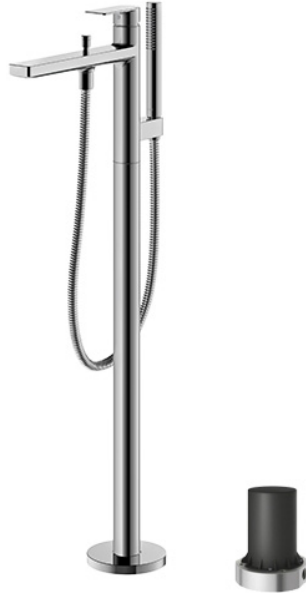

GT Series
Floor Standing Bath & Shower Set

Features

- Curved edges give a sense of softness, allowing for it to be easily matched with a wide range of bathroom fixtures.
- Long-lasting Comfort: COMFORT GLIDE for Smooth Operation with TOTO's Original Cartridge.
- PVD finishes offer beauty and strength, enriching your bathroom with vibrant color.

Specifications

Material: Brass

Water Pressure: 0.05MPa~1.0MPa

Parts description

- **TBG13306D**
Floor-standing Bath & Shower Set
- **TBN01105B**
Floor-standing Bath Filler Base

Certifications