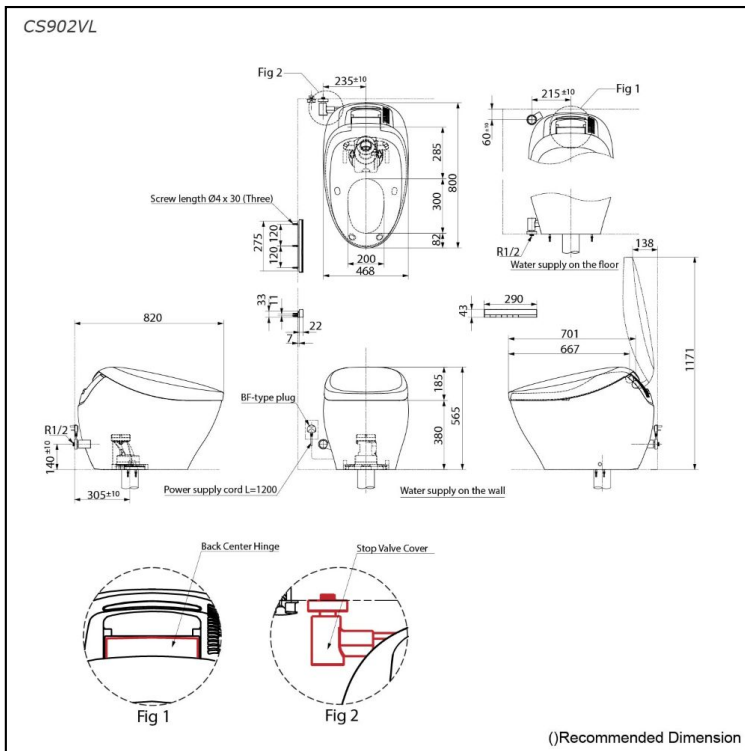

NEOREST NX Luxurious Smart Toilet

Features

- Embrace modern styling that perfectly complements the NEOREST design suite, setting a new standard in luxury.
- Introducing CEFIONTECT Technology: where super smooth surfaces and ion barrier glazing redefine cleanliness for every bathroom fixture.
- Experience the future of cleanliness with TORNADO FLUSH - Less water, powerful streams, 360-degree clean.
- EWATER+ not only keeps toilet bowl and nozzle clean by preventing bacterial with sanitizing effect but is also sprayed under the seat to prevent other accumulated waste, ensures a long-lasting cleanliness
- Harness the power of PREMIST - a fine mist to repel dirt, ensuring a consistently clean toilet experience.
- Explore the seamless, easy-clean perfection of RIMLESS DESIGN.
- Discover Gentle Cleaning with AIR-IN WONDERWAVE - Eco-Friendly Comfort and Care.
- Experience unparalleled WATER SAVING efficiency paired with powerful flushing action.
- Simplify Your Routine - Effortless Automatic Operation: Seat & Lid opens, closes, and Toilet flushes with sensor ease
- Keep your bathroom fresh with the Auto Powerful DEODORIZER - it activates after every use to ensure a clean, odor-free environment.
- Luxuriate in the comfort of a HEATED SEAT with customizable temperature control
- Gentle Warmth, Perfectly Personalized - Adjustable WARM AIR DRYING
- Hybrid Ecology System: Optimal Water Efficiency with Dynamic Performance.
- Self-cleaning wand for ultimate convenience.

Specifications

Flush system:	TORNADO FLUSH
Water Use:	3.8L / 3.0L
Rough-in:	305 mm
Bowl Shape:	Elongated
Water Pressure:	0.05MPa~0.75MPa
Power Rating:	220~240V, 50/60Hz, 860~870W
Length of Power Cord:	1.2 m
Material:	Bowl - Vitreous China Seat & Cover - Plastic Remote Controller - Aluminium
Size:	468Wx800Dx565H mm

Parts description

- **CS902VL**
  Water Closet Bowl (S-Trap)
  (Rough-in 305)

Optional Parts

- T53P100VR
  Floor Flange

Colors

- White (CEFIONTECT)
  - Water Closet Bowl
- Silver
  - Stop Valve Cover
  - Back Center Hinge
  - Remote Controller

Certifications