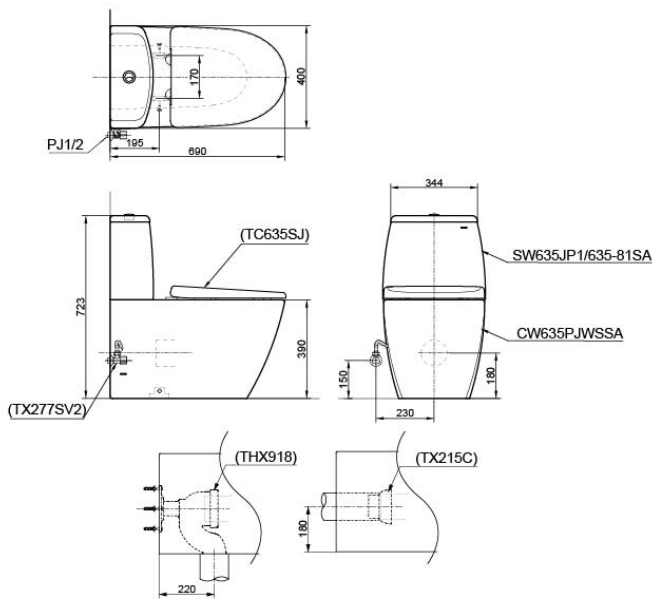

CLOSE COUPLED TOILET

CW635PJWSSA /
SW635JP1/635-81SA

()Recommended Dimension

Features

Specifications

Flush system:	Wash Down
Water Use:	4.5L / 3L
Rough-in:	180 mm (TX215C)
Rough-in:	220 mm (THX918)
Bowl Shape:	Elongated
Water Pressure:	0.05MPa~0.75MPa
Size:	400Wx690Dx723H mm

Parts description

Seat & Cover is **not included**.
Stop Valve & Flexible Hose is **included**.

- **CW635PJWSSA**
Elongated Close Coupled Toilet w/ Fixing Brackets (P-Trap)
(Rough-in 180)
- **SW635JP1/635-81SA**
Tank & Lid w/ Tank Trim

Optional Parts

- TC635SJ
Soft Close Seat & Cover
(Urea Resin)
- TX277SV2
Stop Valve w/ Flexible Hose
- THX918 (S-Trap)
S-Connector (Rough-in 220)
- TX215C (P-Trap)
Slip-in Connector (Rough-in H=180)

Colors