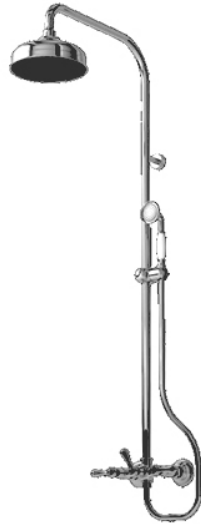

CURIO
Lever Handle Shower Column
w/ Hand Shower

Features

- Accentuated with detailed cross handles, the Curio series is a modern reinterpretation of classic design elements.

Specifications

Finish: Nickel Chrome
Water Pressure: 0.05MPa~0.75MPa

Parts description

- **TX492SCLZ**
Lever Handle Shower Column w/ Hand Shower