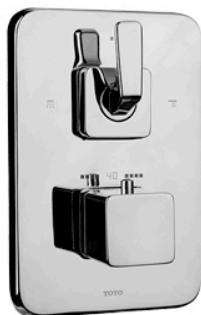

TOJA  
 Thermostat Bath or Shower  
 Mixer w/ Diverter & Stop Valve

### Parts description

- **TX473STN**  
 Thermostat Bath or Shower Mixer w/  
 Diverter & Stop Valve